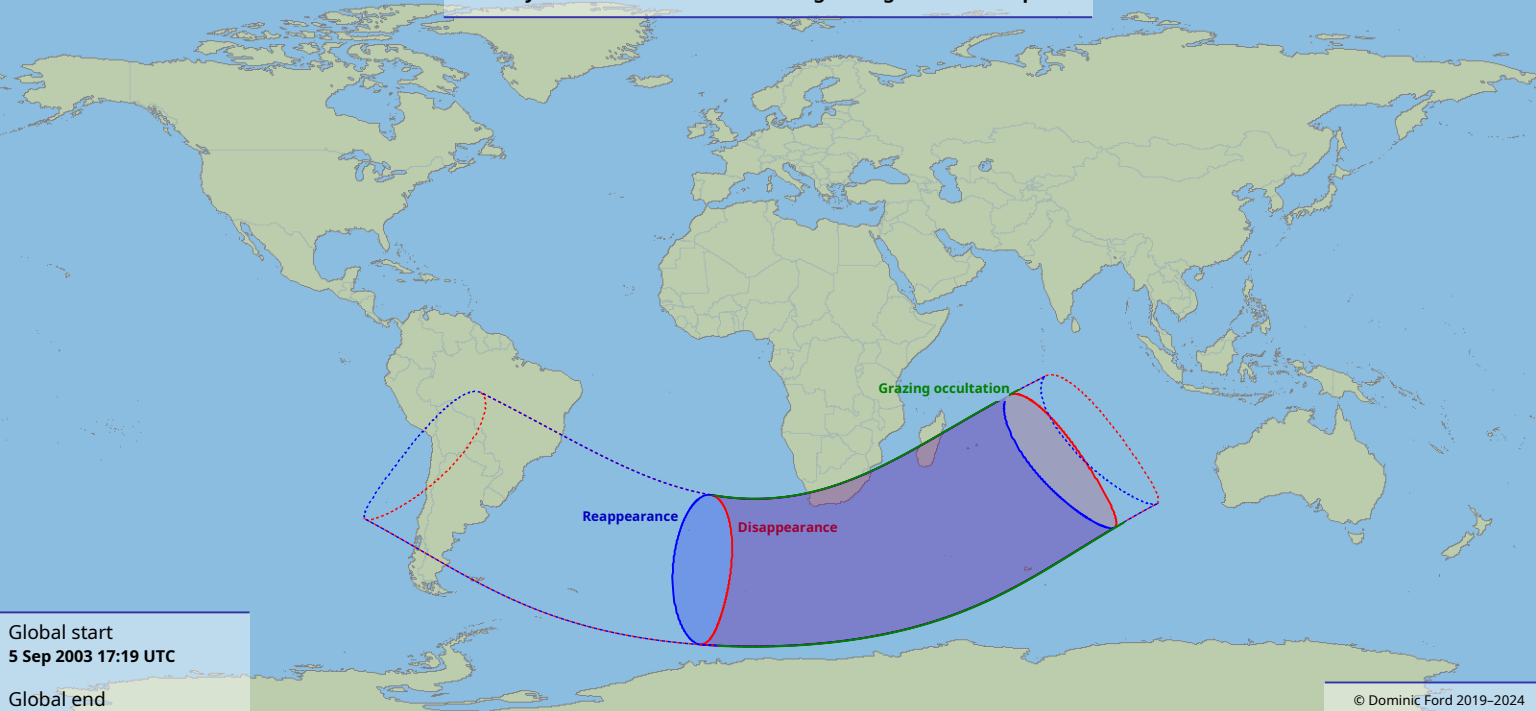

# Visibility of the lunar occultation of Sigma Sagittarii on 5 Sep 2003

Global start  
5 Sep 2003 17:19 UTC

Global end  
5 Sep 2003 21:25 UTC