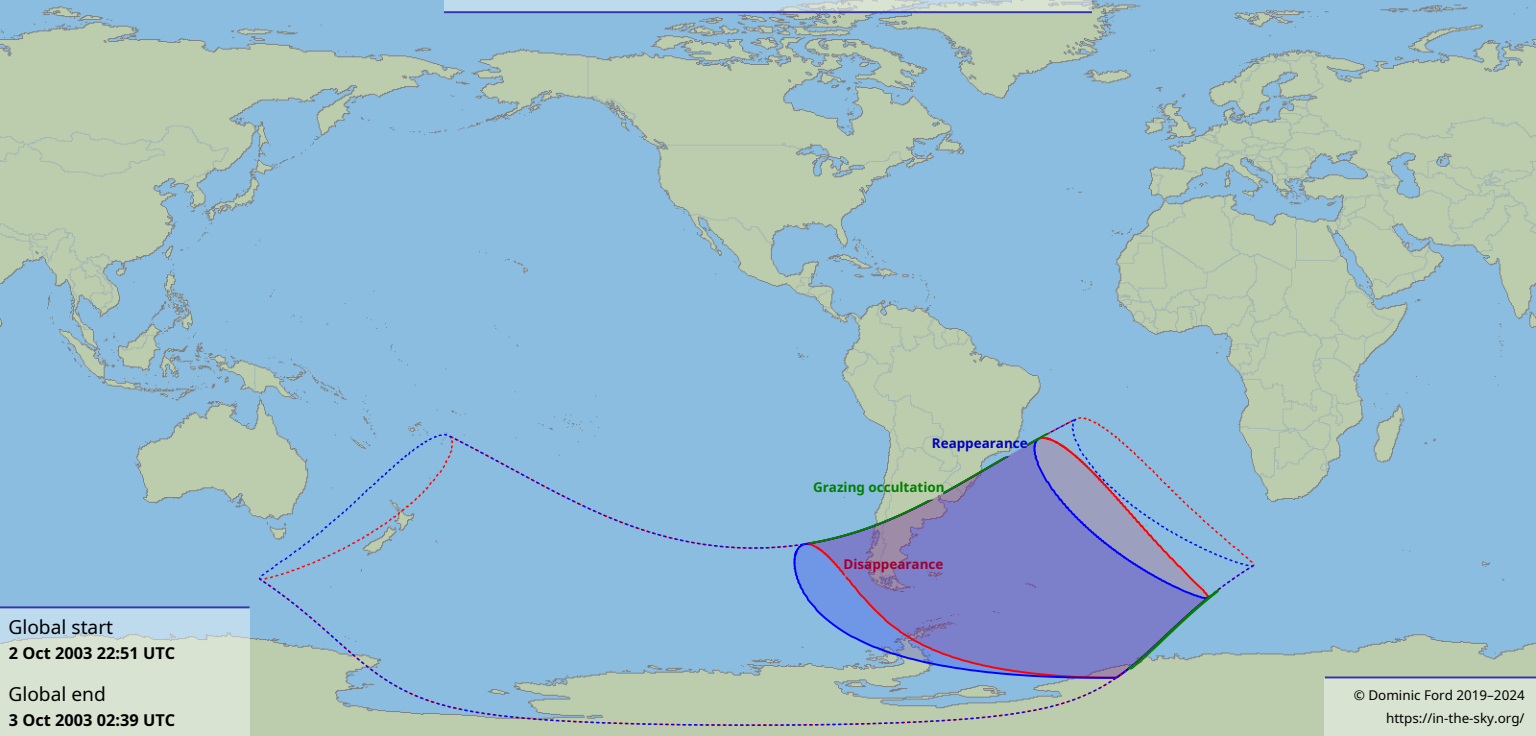

Visibility of the lunar occultation of Sigma Sagittarii on 3 Oct 2003

Global start
2 Oct 2003 22:51 UTC

Global end
3 Oct 2003 02:39 UTC