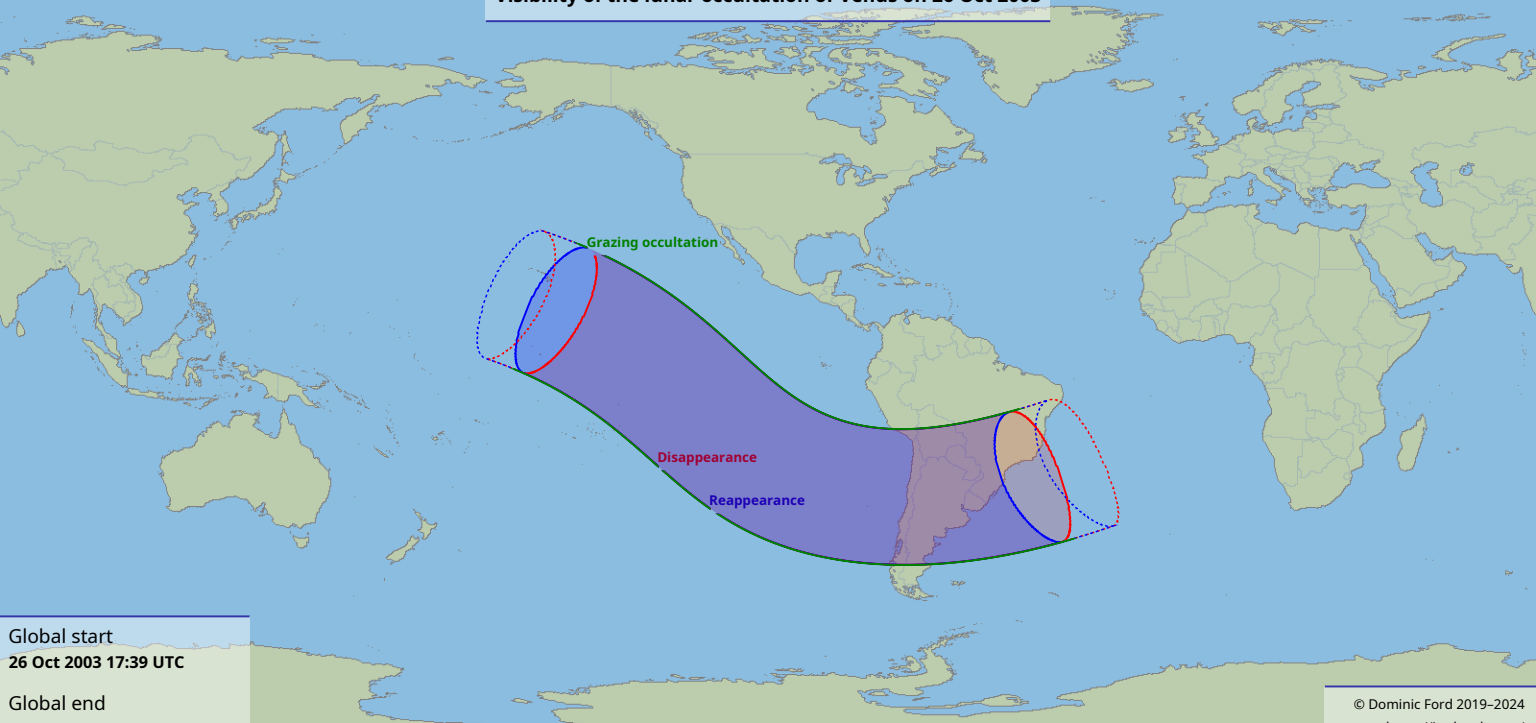

Visibility of the lunar occultation of Venus on 26 Oct 2003

Global start
26 Oct 2003 17:39 UTC

Global end
26 Oct 2003 22:06 UTC