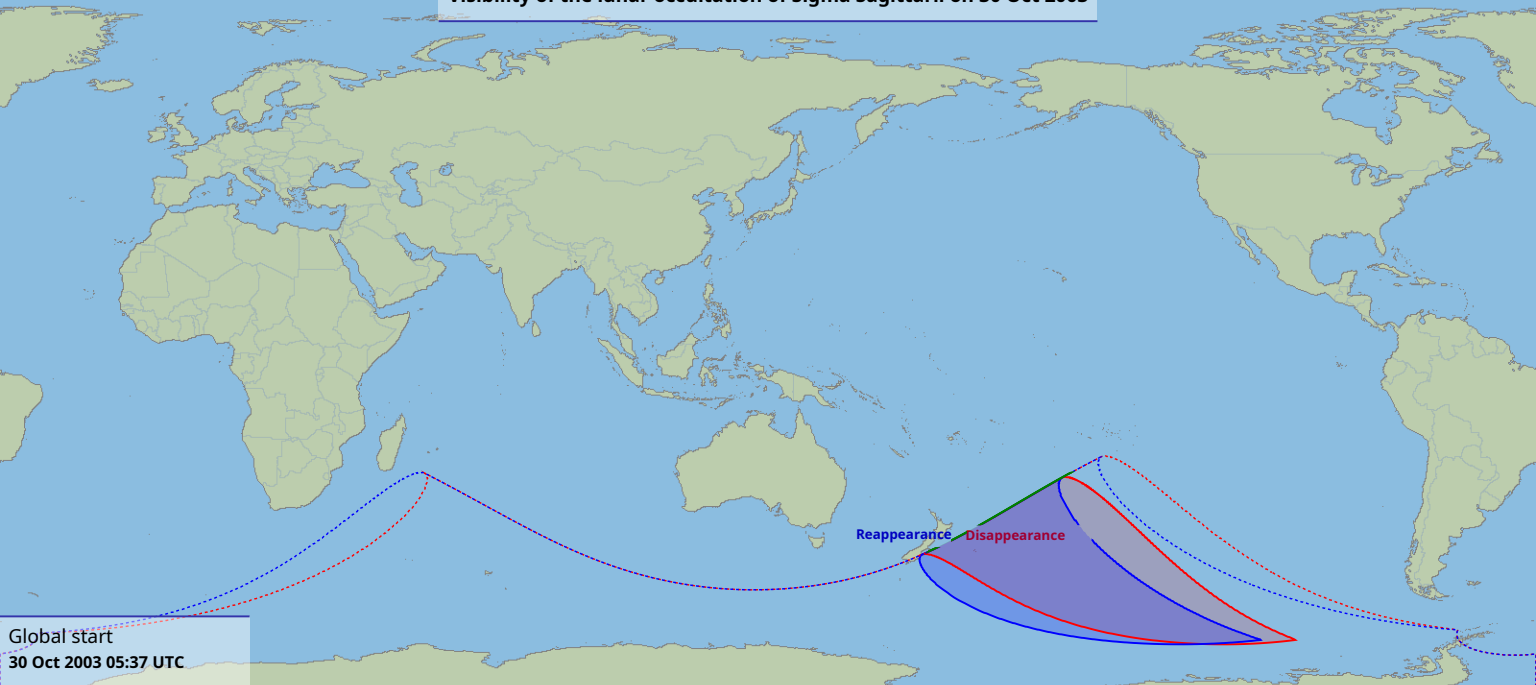

Visibility of the lunar occultation of Sigma Sagittarii on 30 Oct 2003

Global start
30 Oct 2003 05:37 UTC

Global end
30 Oct 2003 09:06 UTC