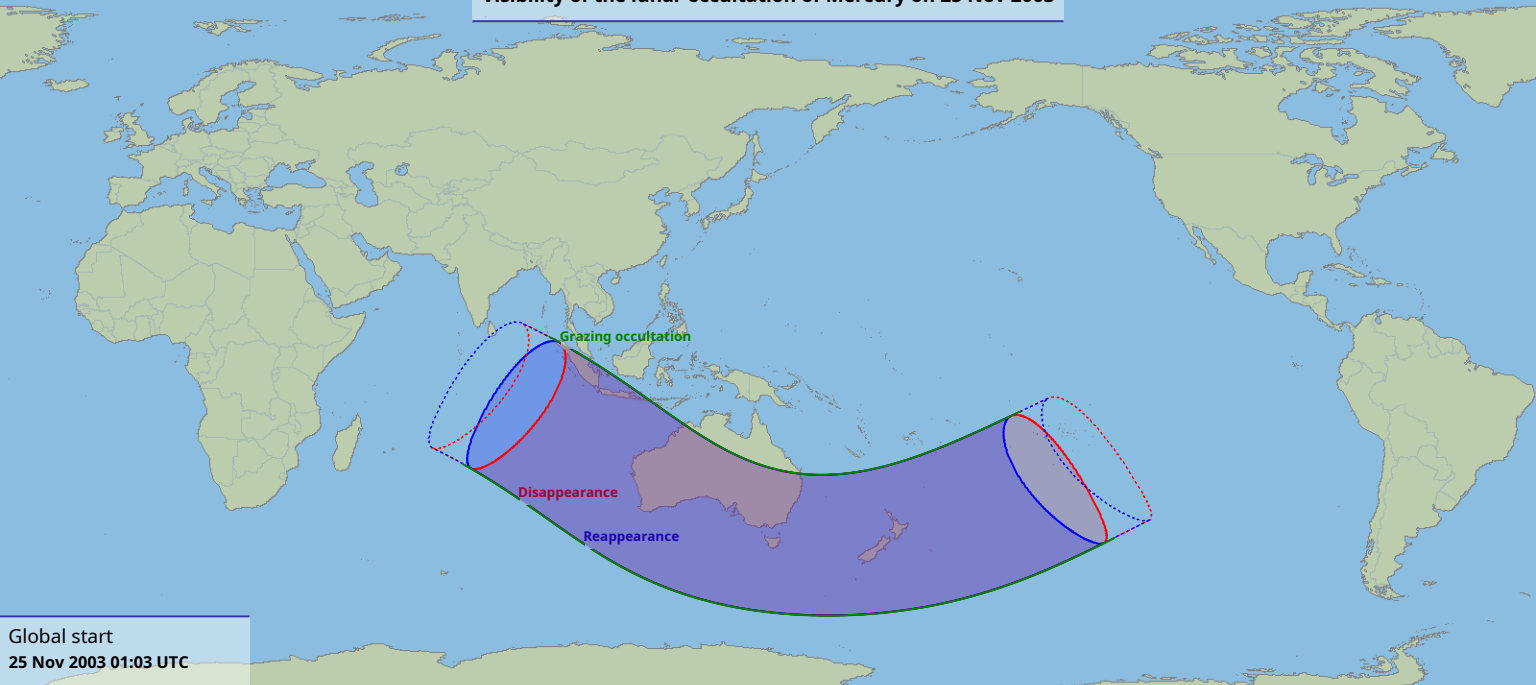

Visibility of the lunar occultation of Mercury on 25 Nov 2003

Global start
25 Nov 2003 01:03 UTC

Global end
25 Nov 2003 05:28 UTC