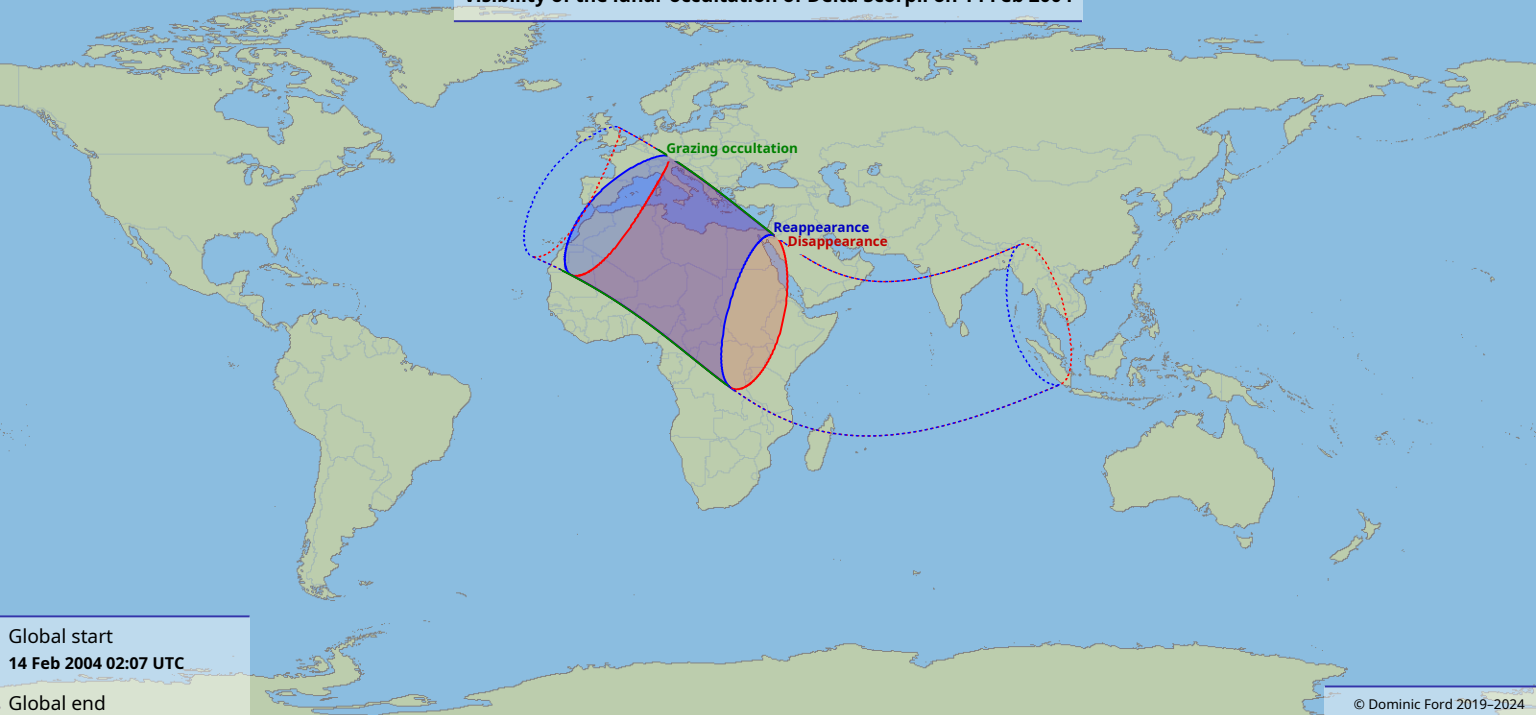

Visibility of the lunar occultation of Delta Scorpii on 14 Feb 2004

Global start
14 Feb 2004 02:07 UTC

Global end
14 Feb 2004 06:05 UTC