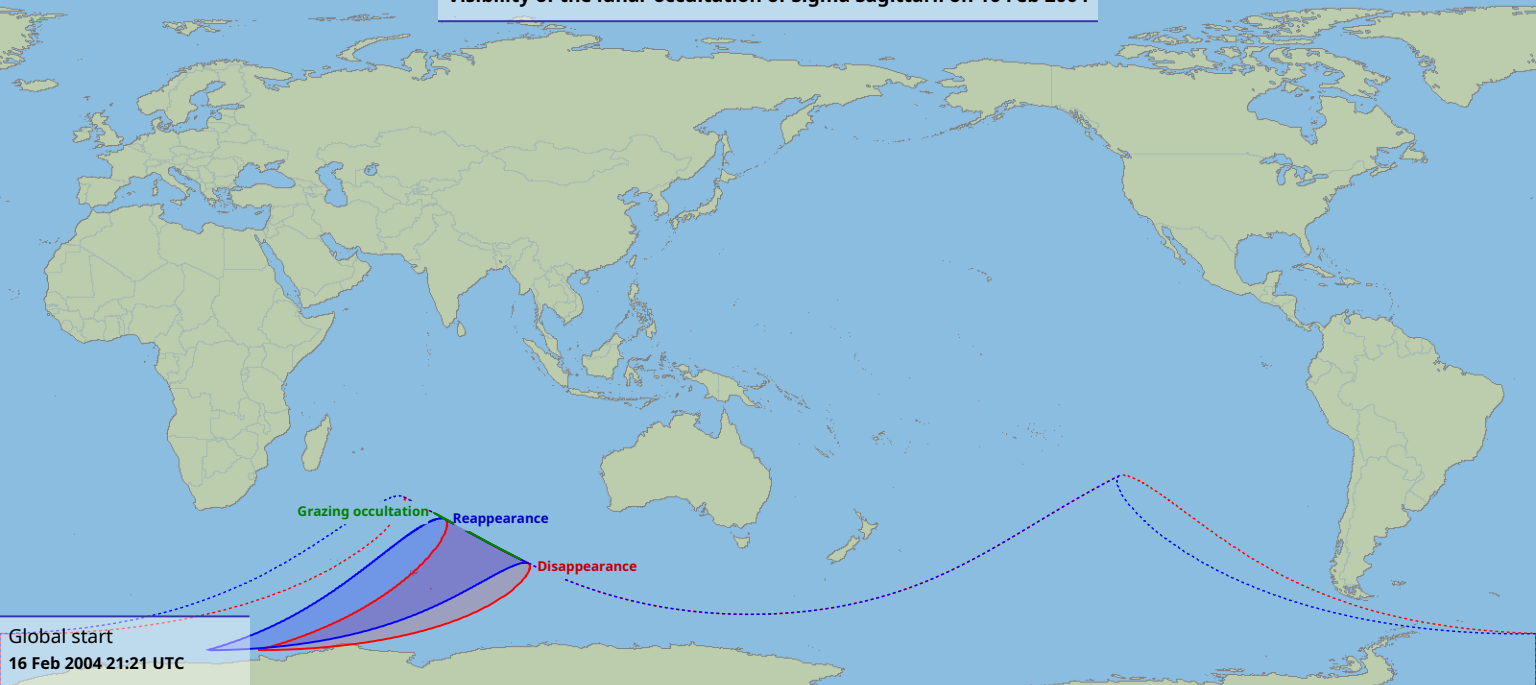

Visibility of the lunar occultation of Sigma Sagittarii on 16 Feb 2004

Global start
16 Feb 2004 21:21 UTC

Global end
17 Feb 2004 00:36 UTC