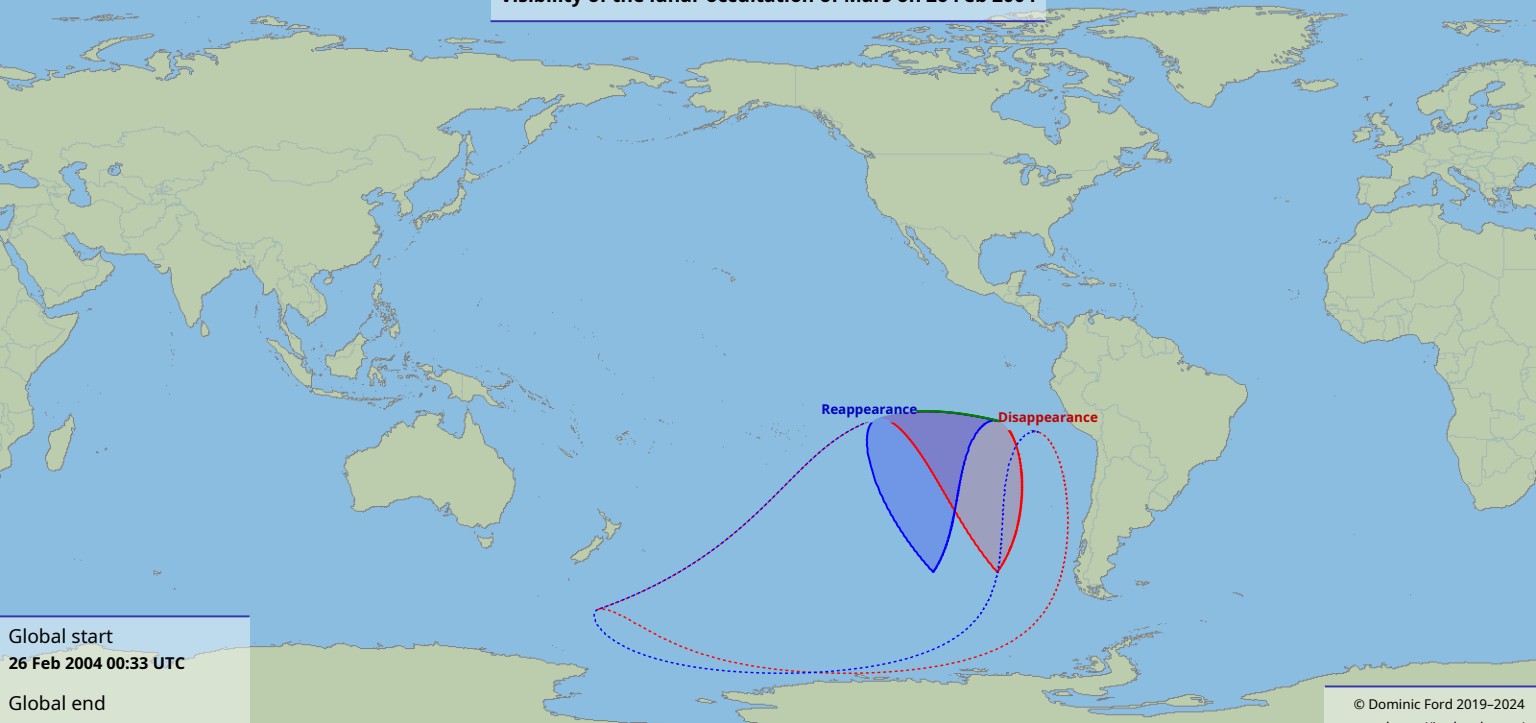

Visibility of the lunar occultation of Mars on 26 Feb 2004

Reappearance

Disappearance

Global start
26 Feb 2004 00:33 UTC

Global end
26 Feb 2004 03:56 UTC