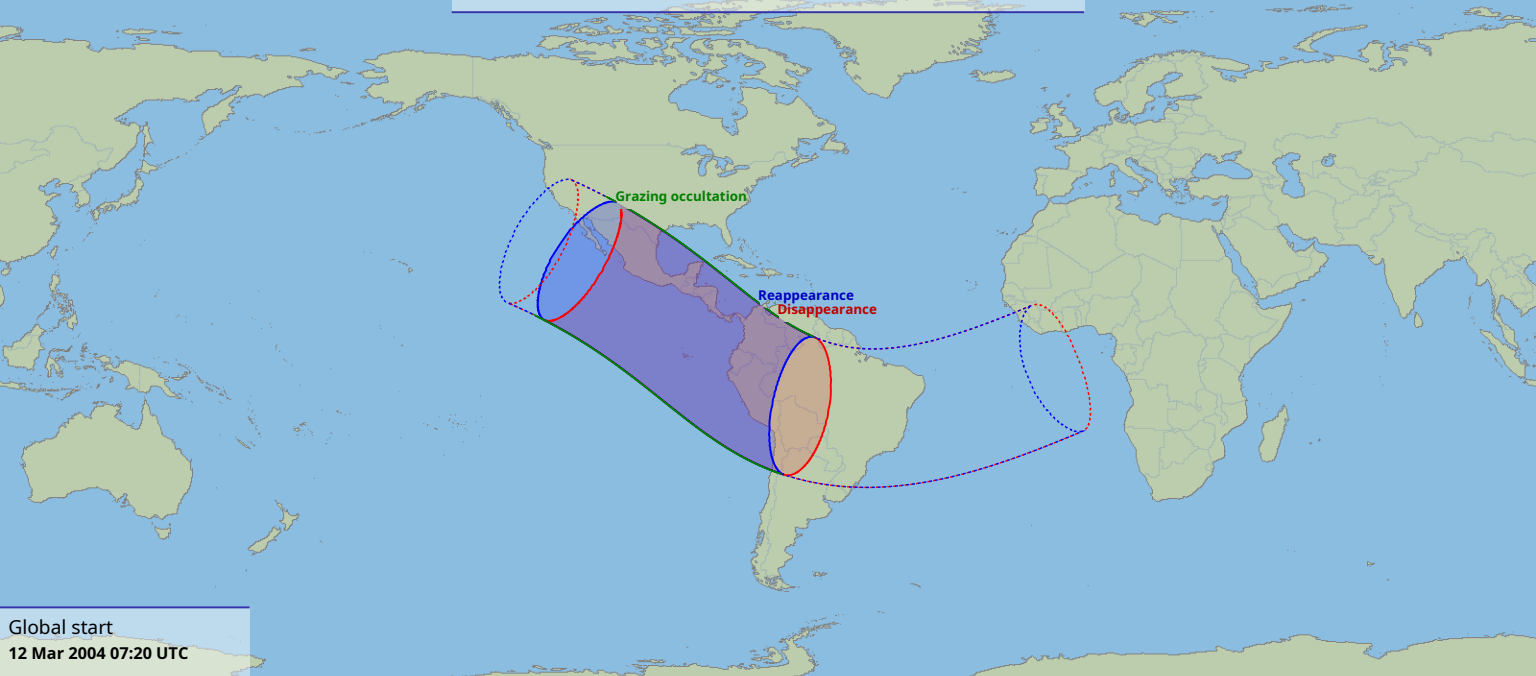

Visibility of the lunar occultation of Delta Scorpii on 12 Mar 2004

Global start
12 Mar 2004 07:20 UTC

Global end
12 Mar 2004 11:31 UTC