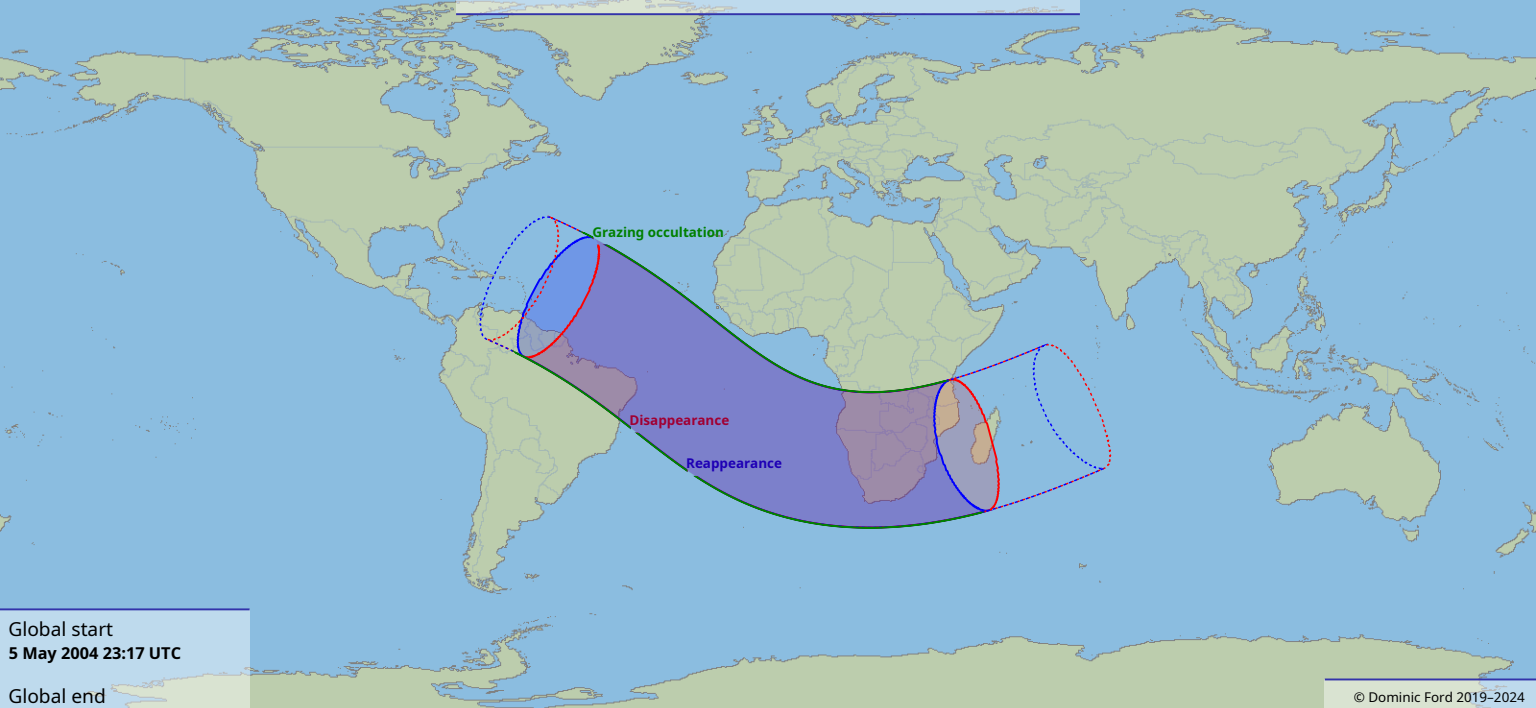

# Visibility of the lunar occultation of Delta Scorpii on 6 May 2004

Global start  
5 May 2004 23:17 UTC

Global end  
6 May 2004 03:24 UTC