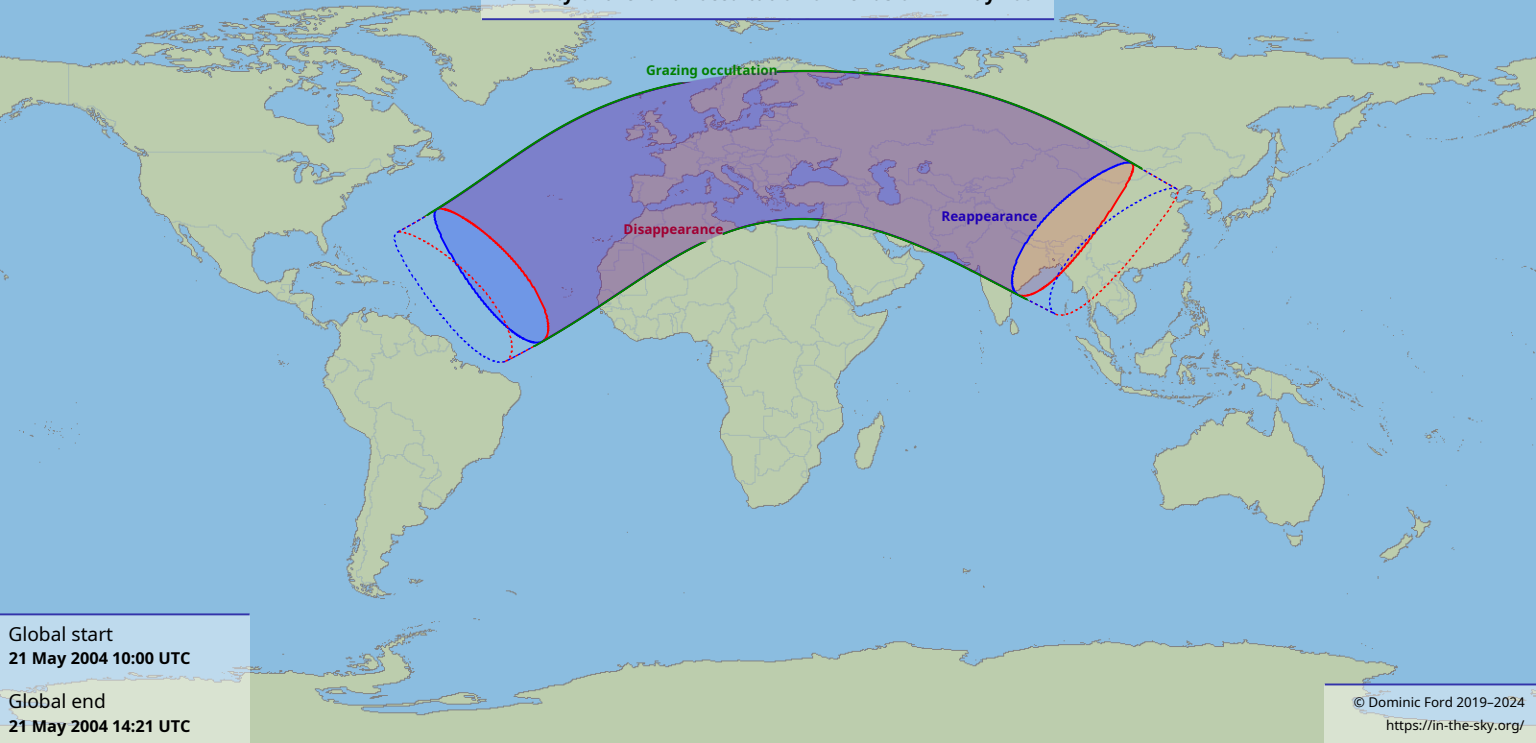

Visibility of the lunar occultation of Venus on 21 May 2004

Global start
21 May 2004 10:00 UTC

Global end
21 May 2004 14:21 UTC