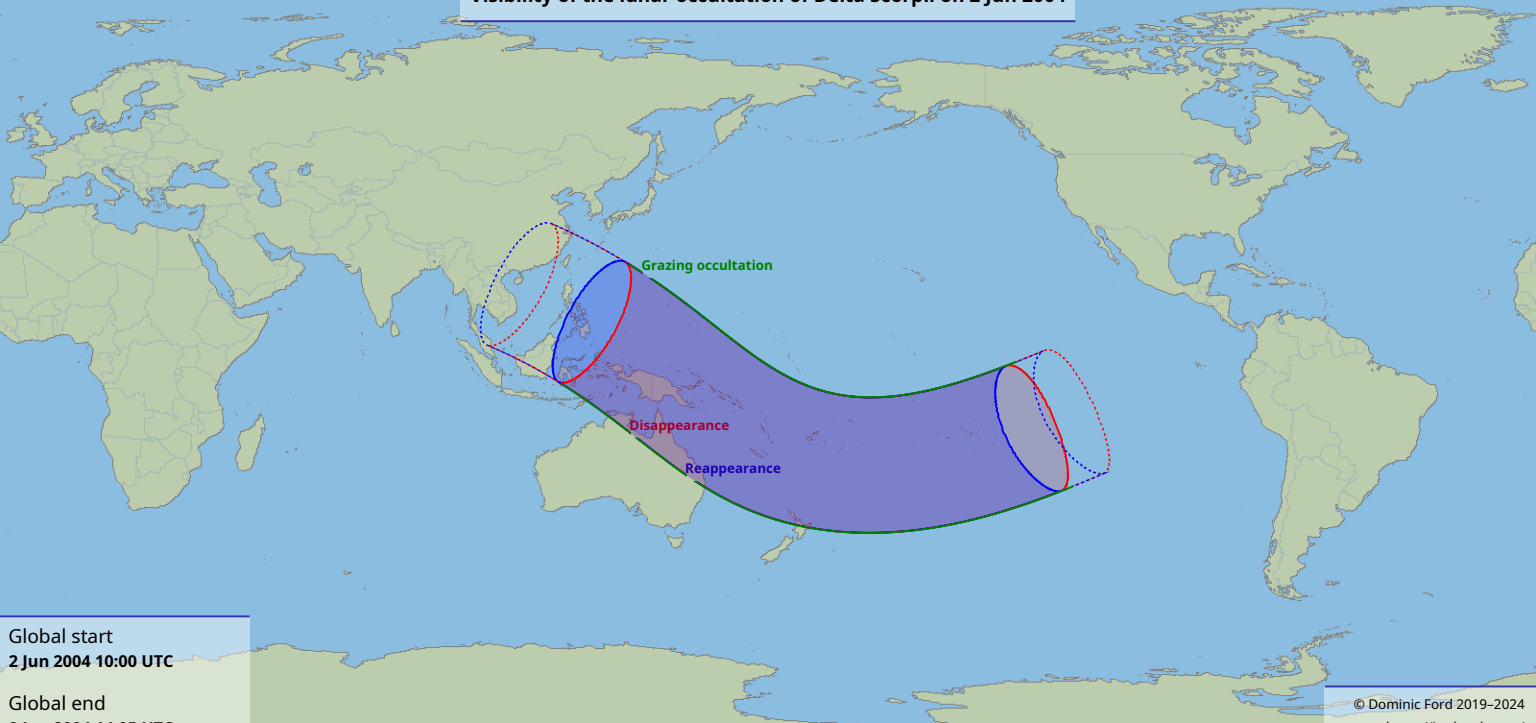

Visibility of the lunar occultation of Delta Scorpii on 2 Jun 2004

Global start
2 Jun 2004 10:00 UTC

Global end
2 Jun 2004 14:05 UTC