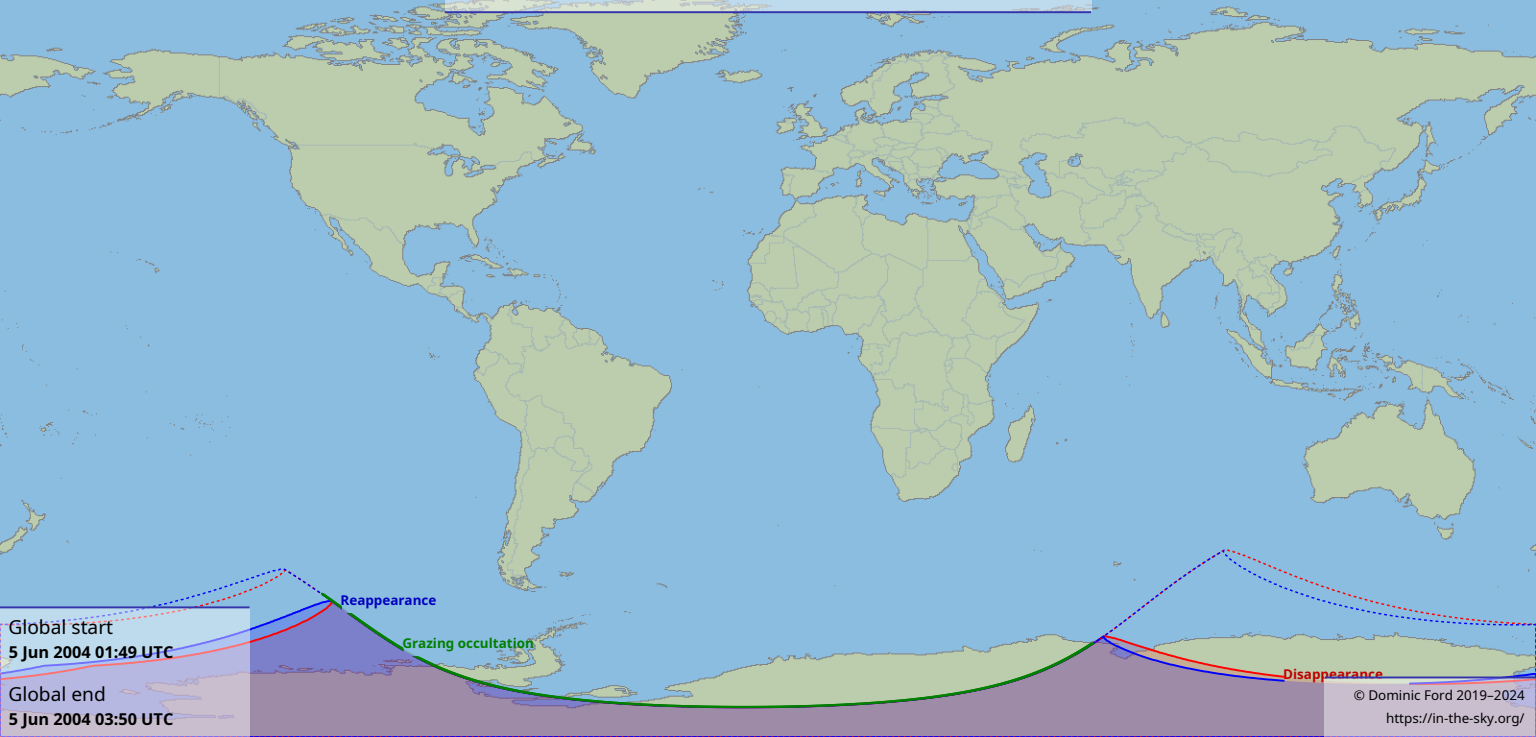

Visibility of the lunar occultation of Sigma Sagittarii on 5 Jun 2004

Global start
5 Jun 2004 01:49 UTC

Global end
5 Jun 2004 03:50 UTC

Reappearance

Grazing occultation

Disappearance