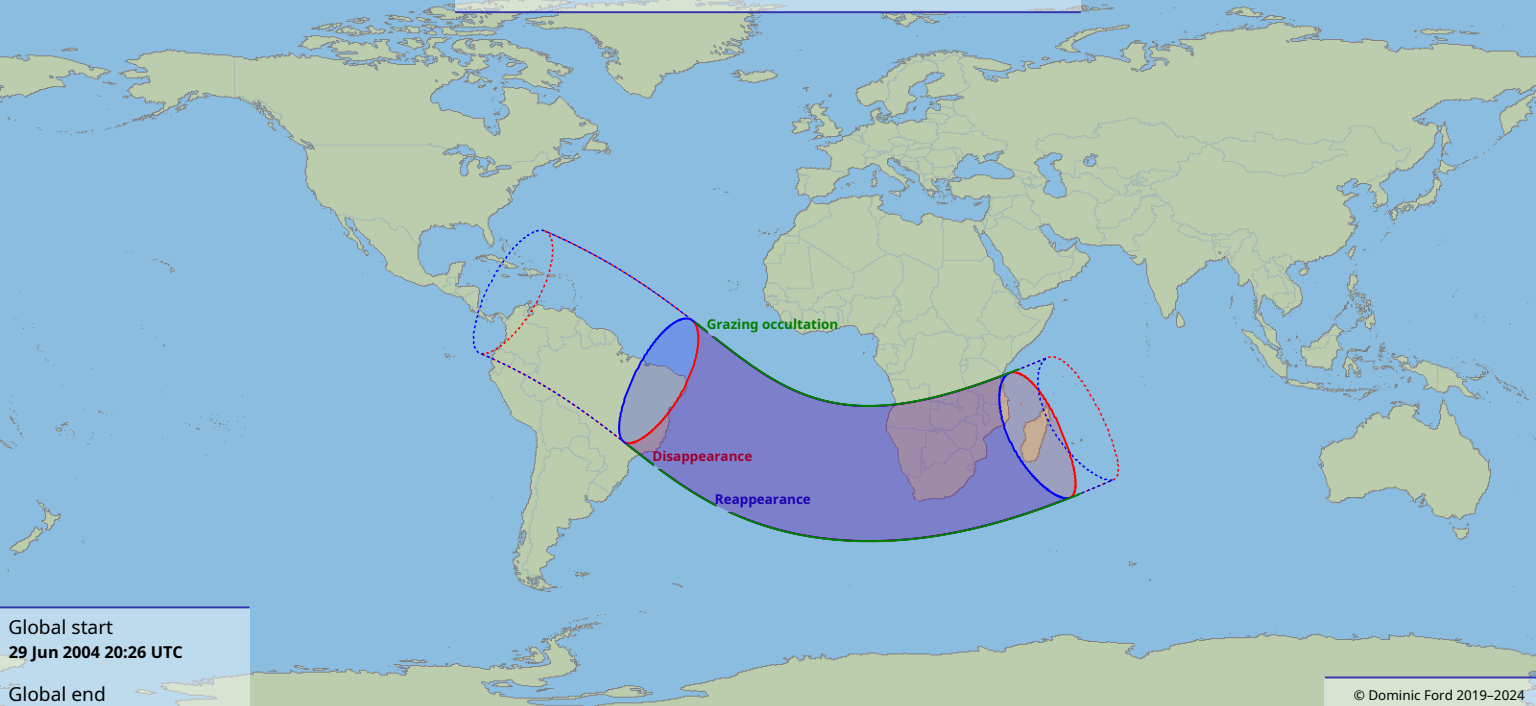

Visibility of the lunar occultation of Delta Scorpii on 29 Jun 2004

Global start
29 Jun 2004 20:26 UTC

Global end
30 Jun 2004 00:34 UTC