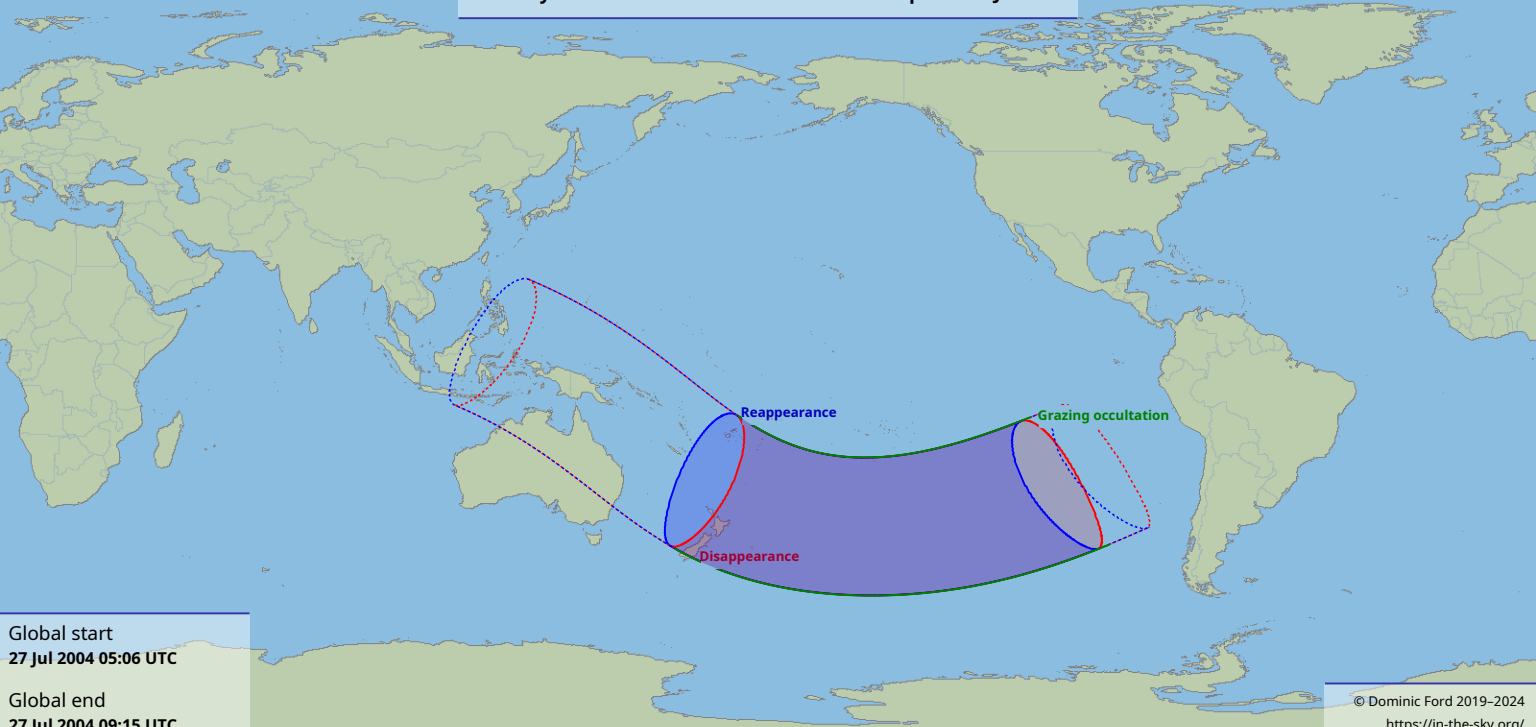

# Visibility of the lunar occultation of Delta Scorpii on 27 Jul 2004

Global start  
27 Jul 2004 05:06 UTC

Global end  
27 Jul 2004 09:15 UTC