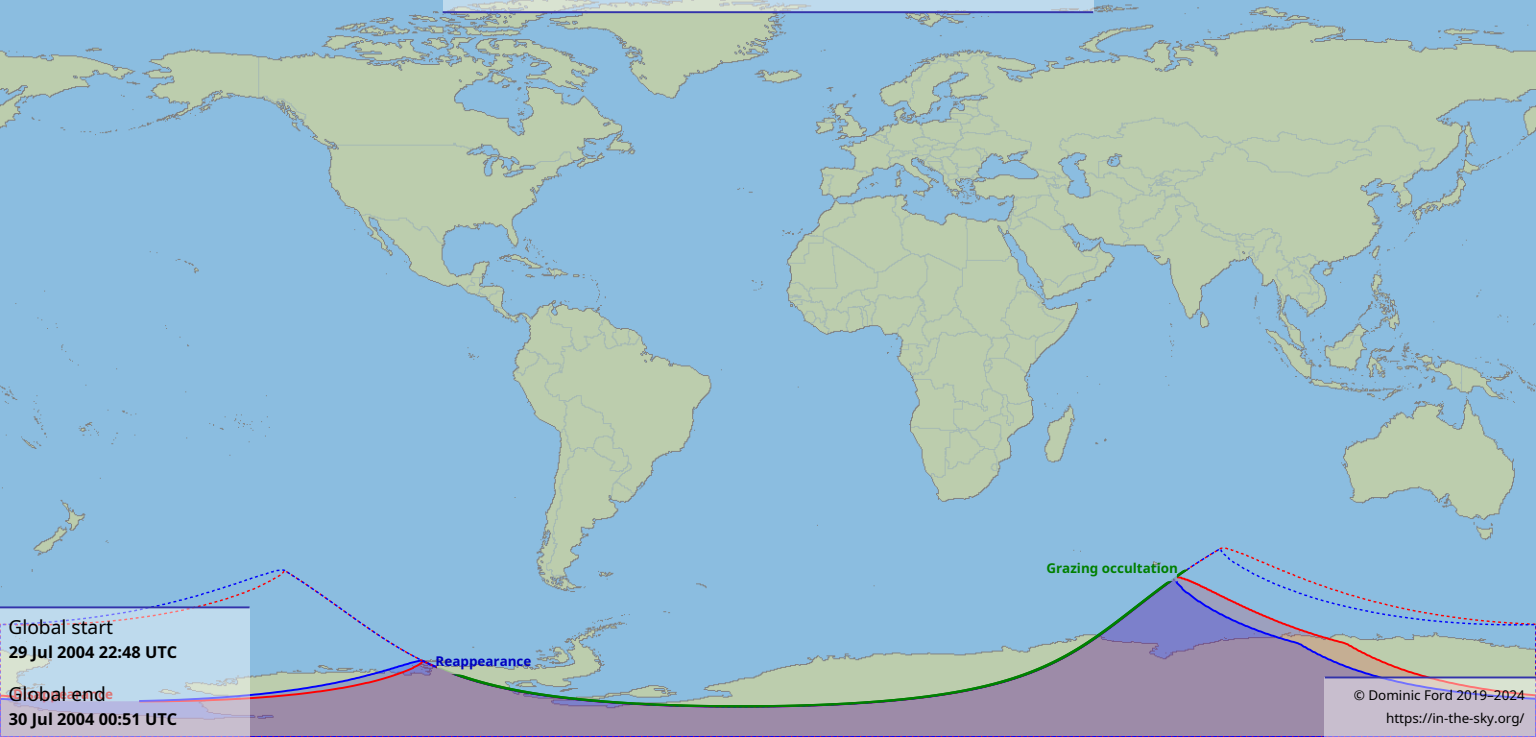

# Visibility of the lunar occultation of Sigma Sagittarii on 29 Jul 2004

Global start  
29 Jul 2004 22:48 UTC

Global end  
30 Jul 2004 00:51 UTC

Reappearance

Grazing occultation