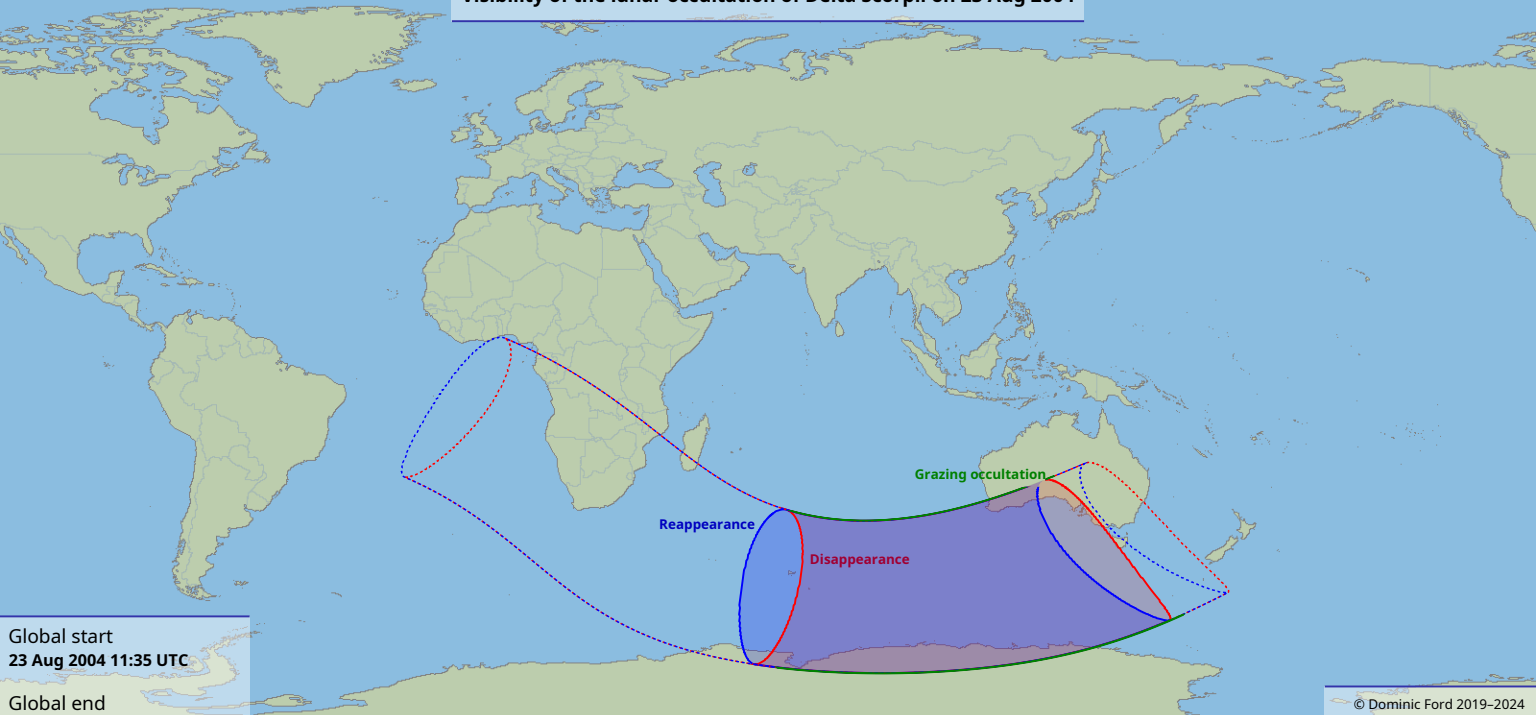

Visibility of the lunar occultation of Delta Scorpii on 23 Aug 2004

Global start
23 Aug 2004 11:35 UTC

Global end
23 Aug 2004 15:35 UTC