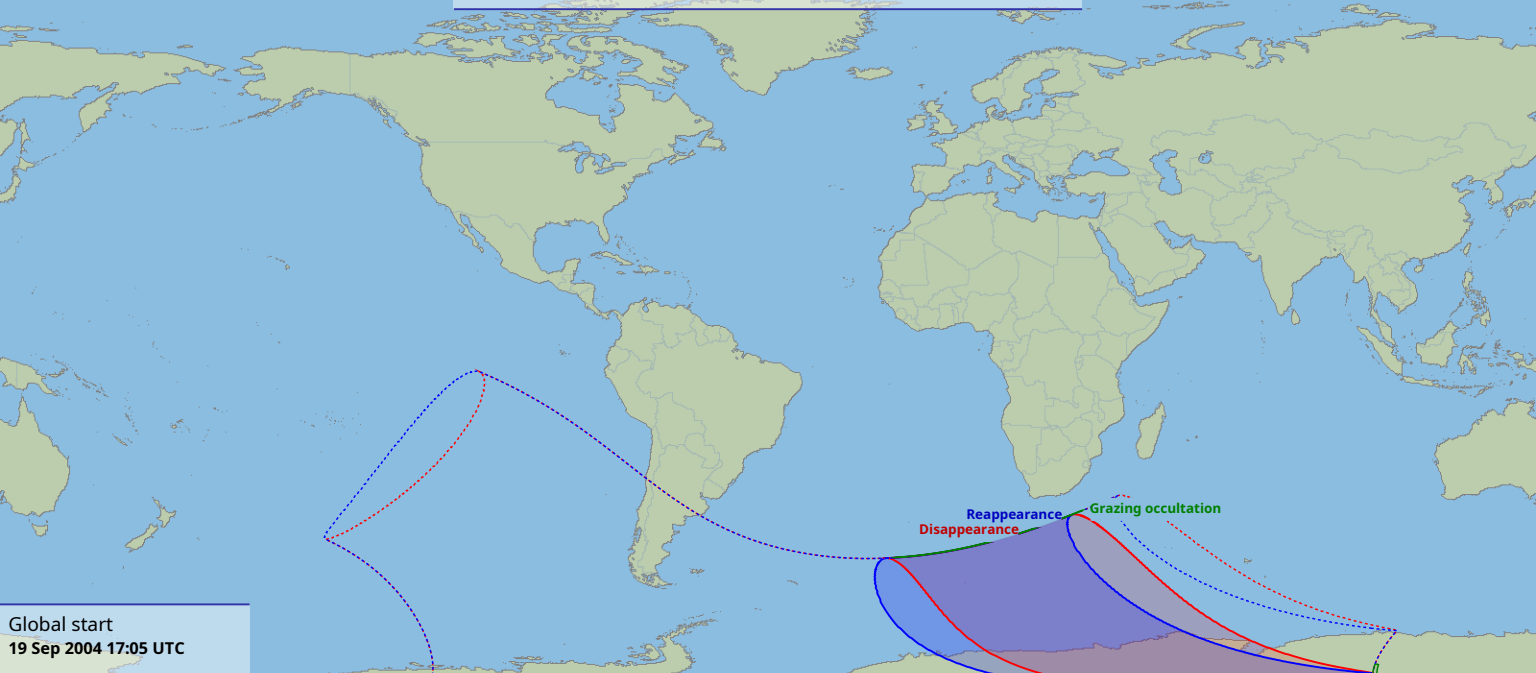

# Visibility of the lunar occultation of Delta Scorpii on 19 Sep 2004

Reappearance  
Disappearance

Grazing occultation

Global start  
19 Sep 2004 17:05 UTC

Global end  
19 Sep 2004 20:46 UTC