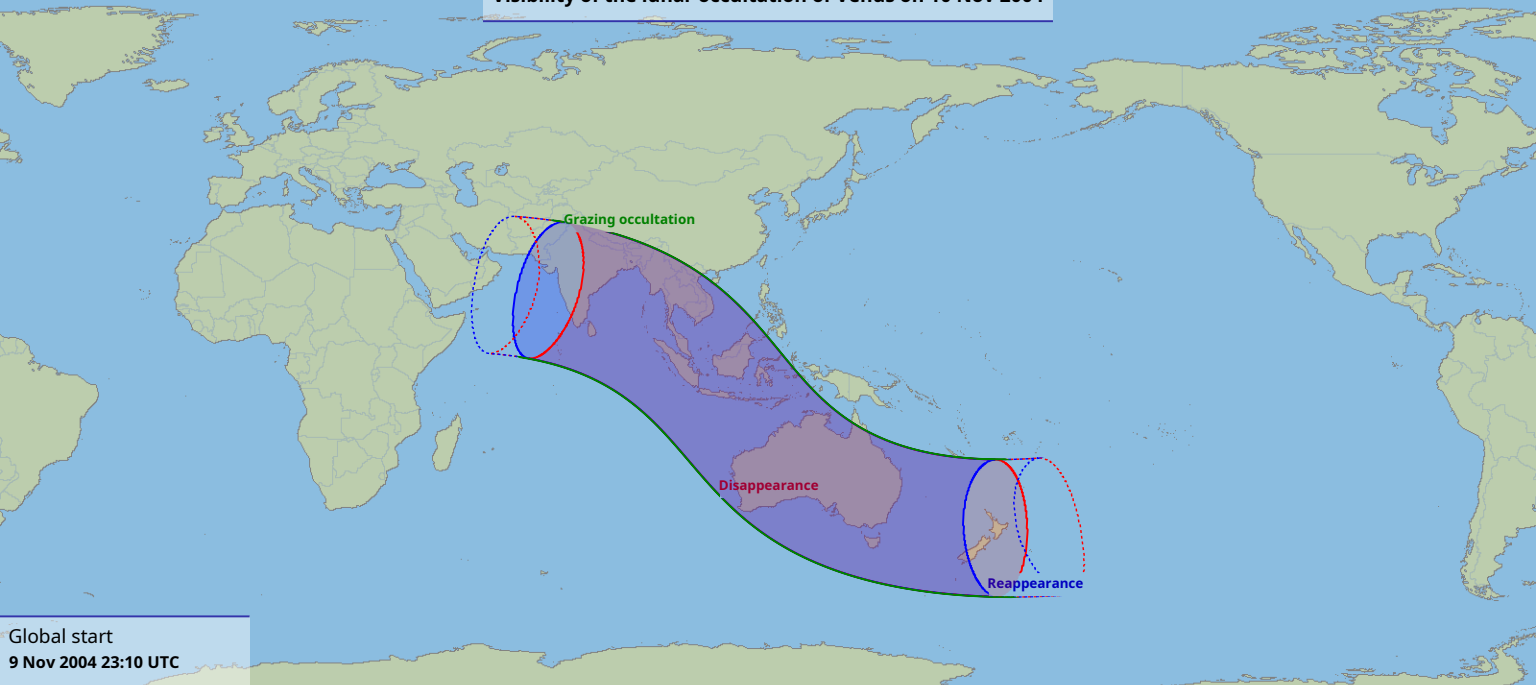

# Visibility of the lunar occultation of Venus on 10 Nov 2004

Global start  
9 Nov 2004 23:10 UTC

Global end  
10 Nov 2004 03:51 UTC