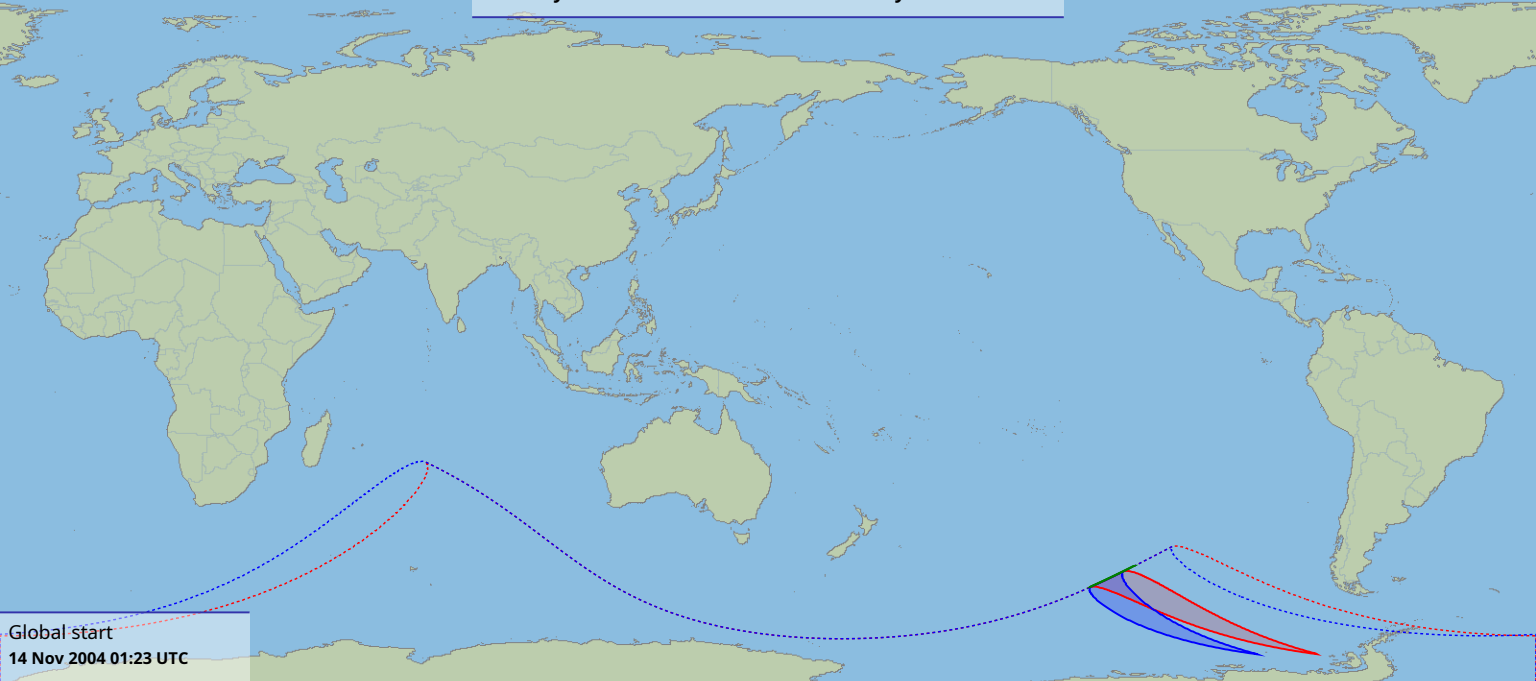

Visibility of the lunar occultation of Mercury on 14 Nov 2004

Global start
14 Nov 2004 01:23 UTC

Global end
14 Nov 2004 04:36 UTC