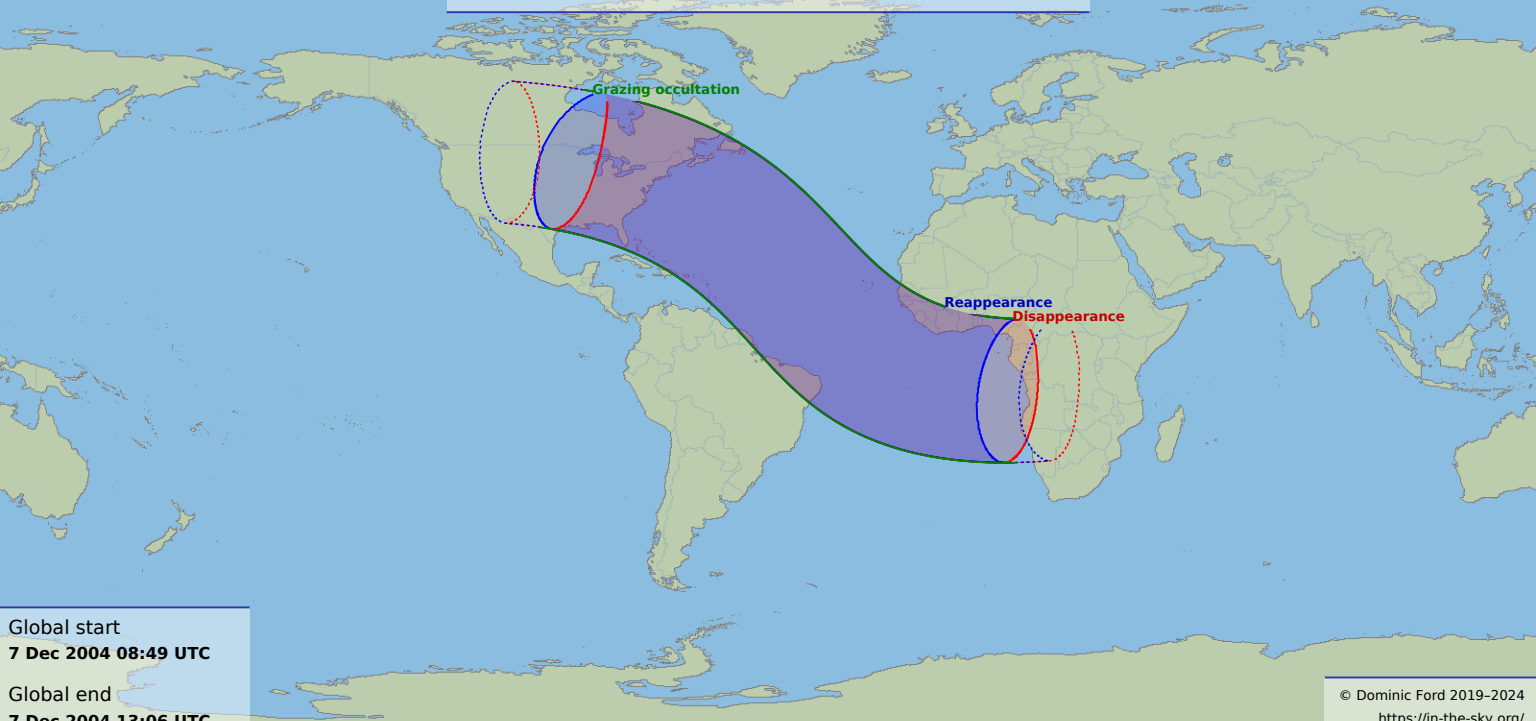

Visibility of the lunar occultation of Jupiter on 7 Dec 2004

Global start
7 Dec 2004 08:49 UTC

Global end
7 Dec 2004 13:06 UTC