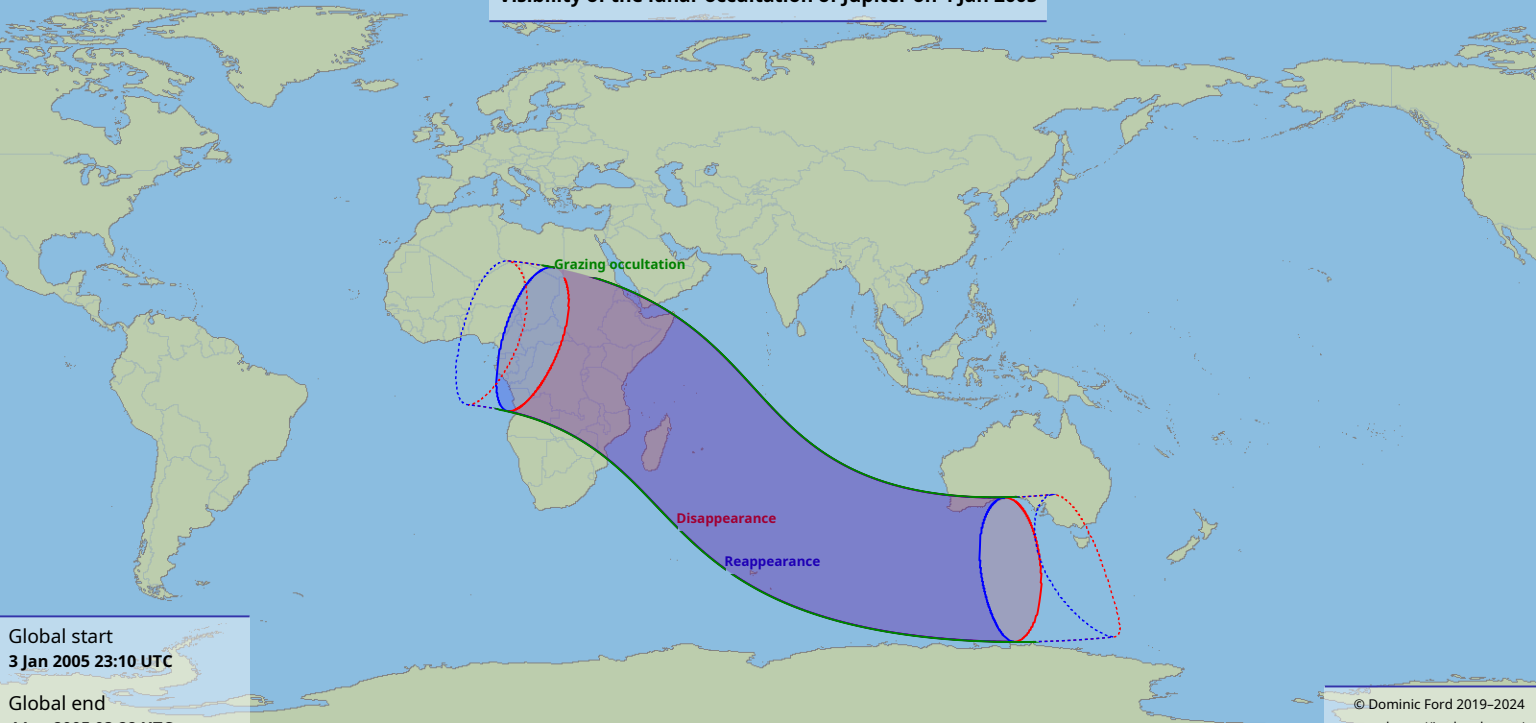

Visibility of the lunar occultation of Jupiter on 4 Jan 2005

Global start
3 Jan 2005 23:10 UTC

Global end
4 Jan 2005 03:28 UTC