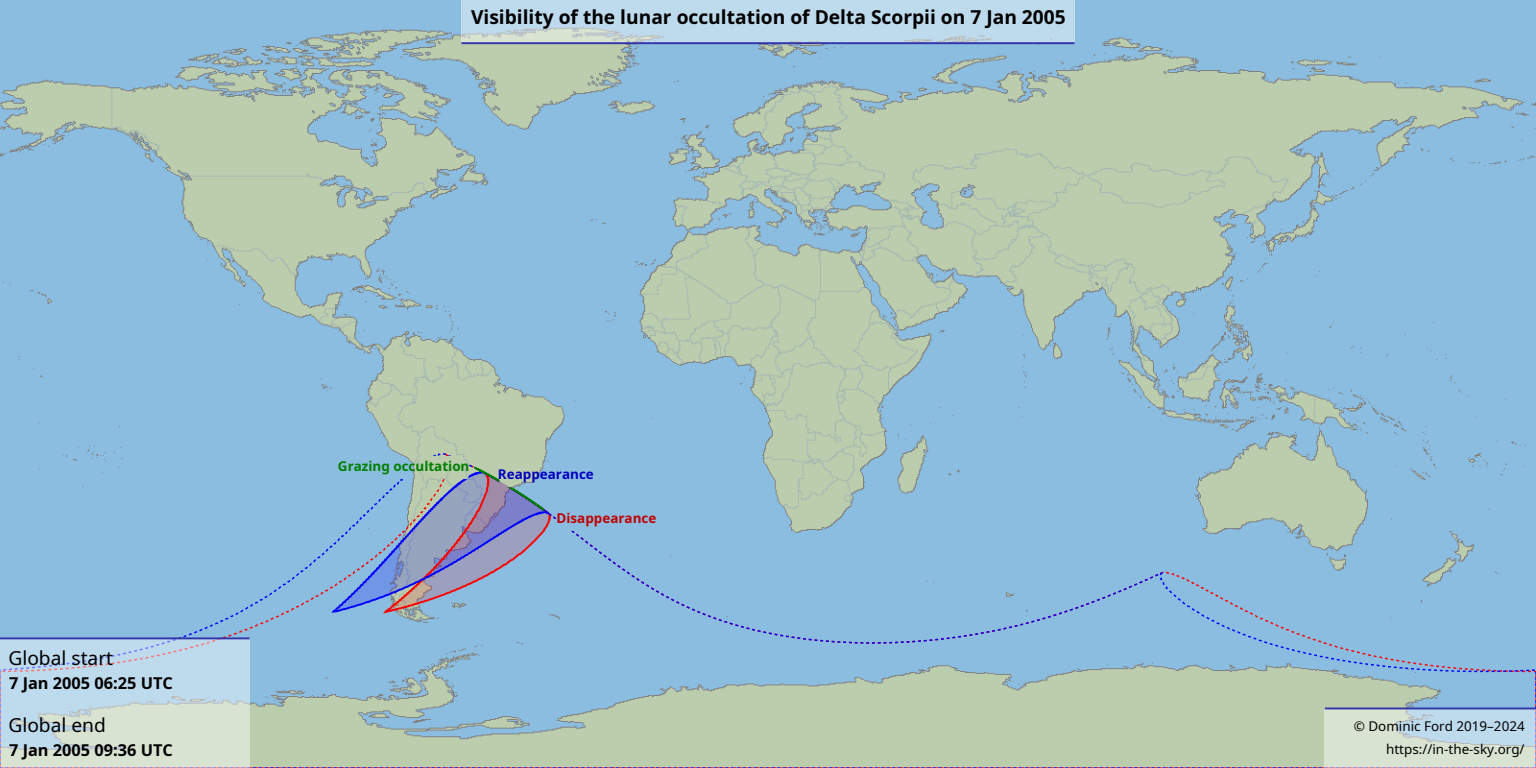

Visibility of the lunar occultation of Delta Scorpii on 7 Jan 2005

Global start
7 Jan 2005 06:25 UTC

Global end
7 Jan 2005 09:36 UTC