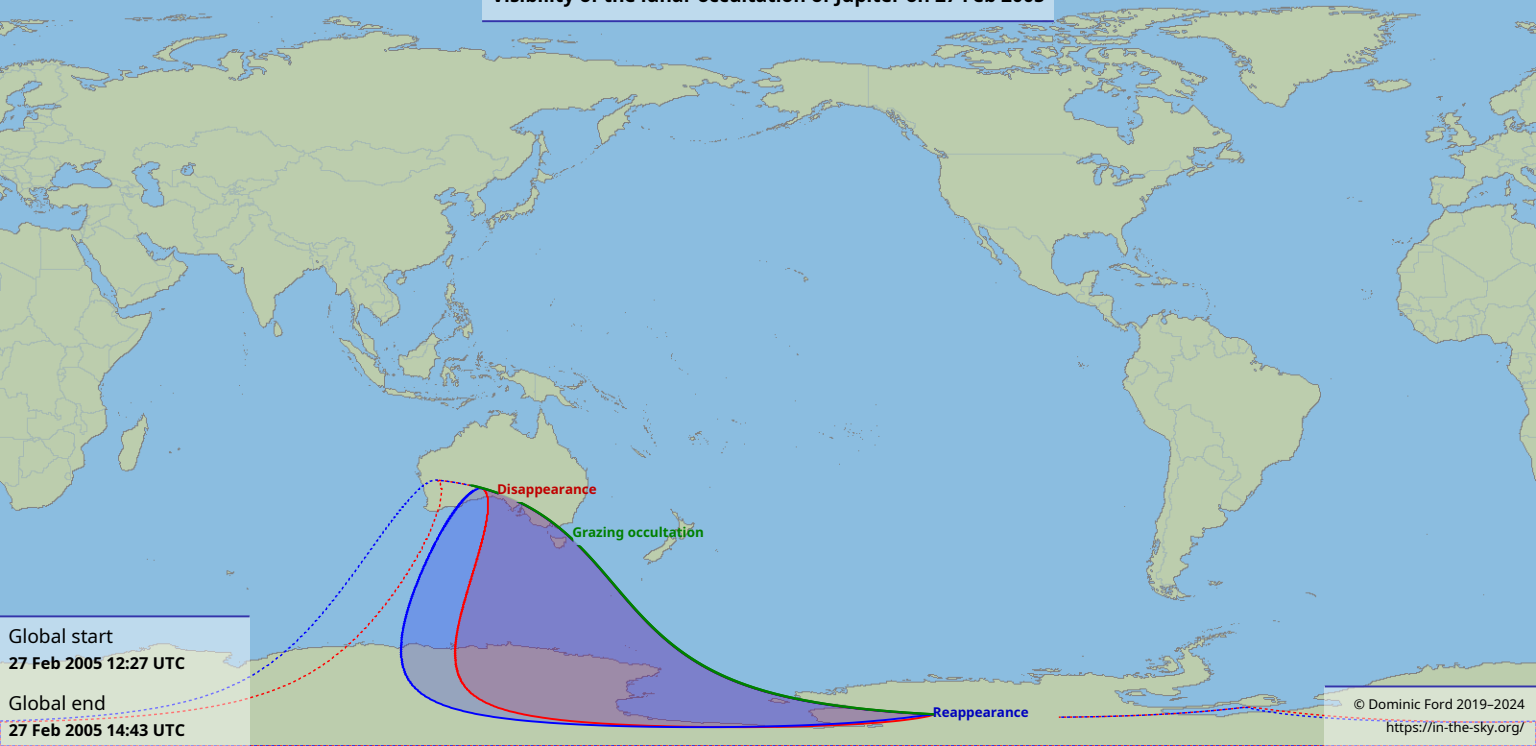

# Visibility of the lunar occultation of Jupiter on 27 Feb 2005

Global start  
27 Feb 2005 12:27 UTC

Global end  
27 Feb 2005 14:43 UTC

Disappearance

Grazing occultation

Reappearance