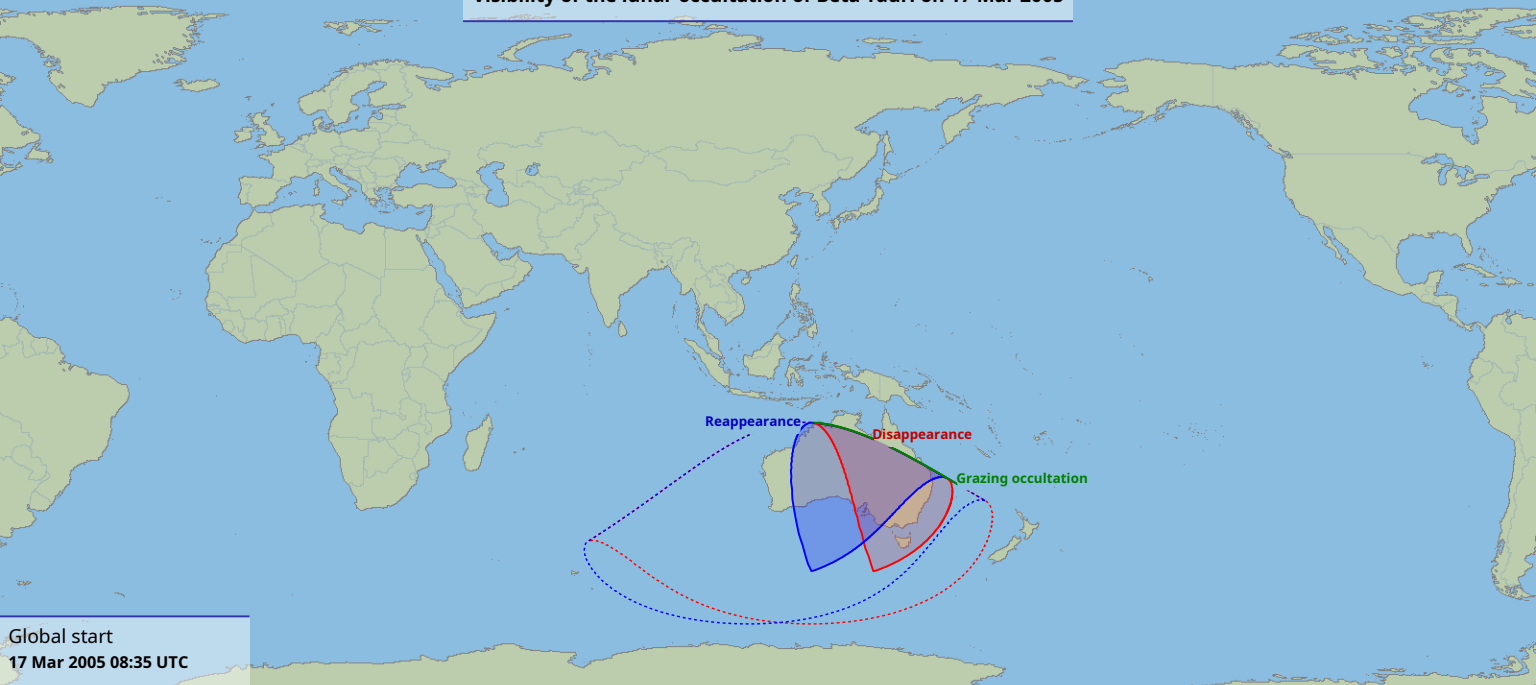

Visibility of the lunar occultation of Beta Tauri on 17 Mar 2005

Global start
17 Mar 2005 08:35 UTC

Global end
17 Mar 2005 11:37 UTC