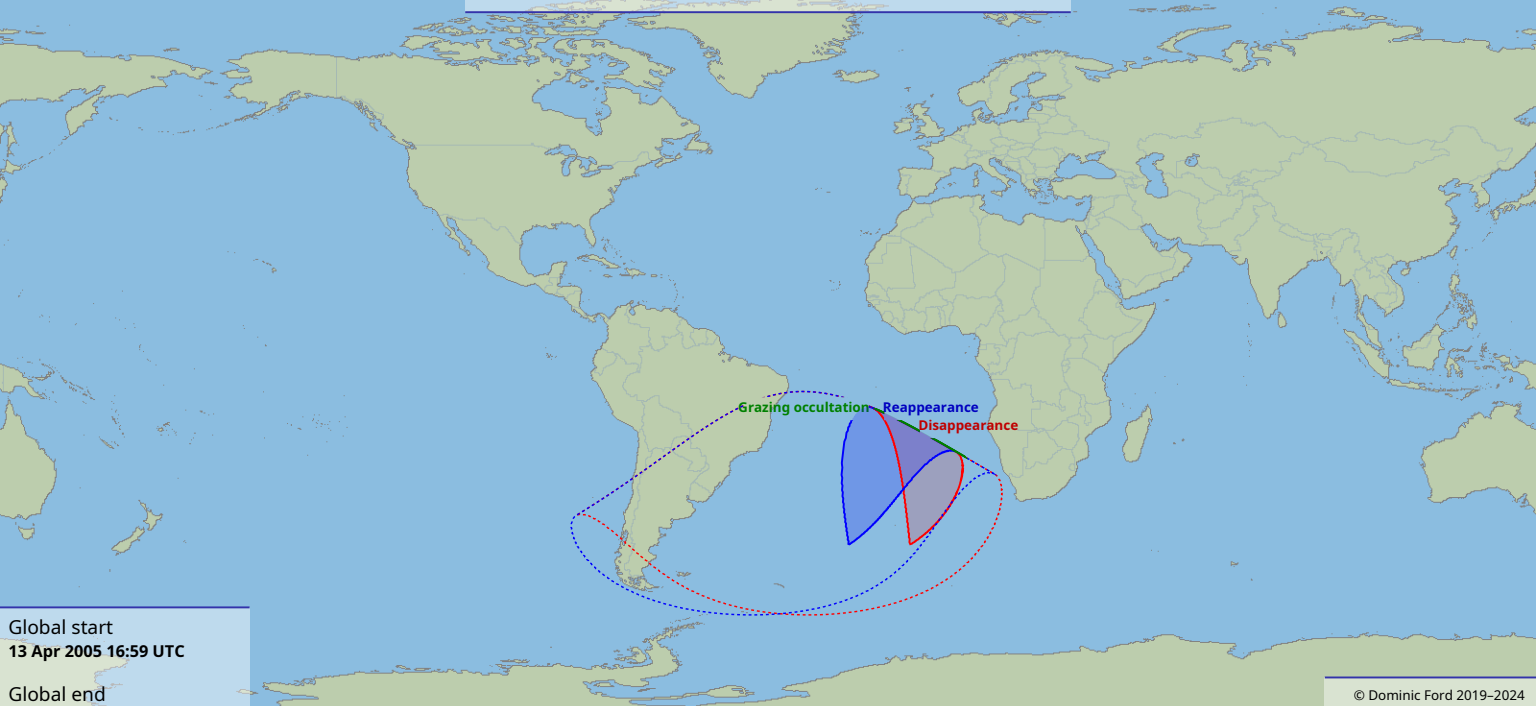

Visibility of the lunar occultation of Beta Tauri on 13 Apr 2005

Global start
13 Apr 2005 16:59 UTC

Global end
13 Apr 2005 20:15 UTC