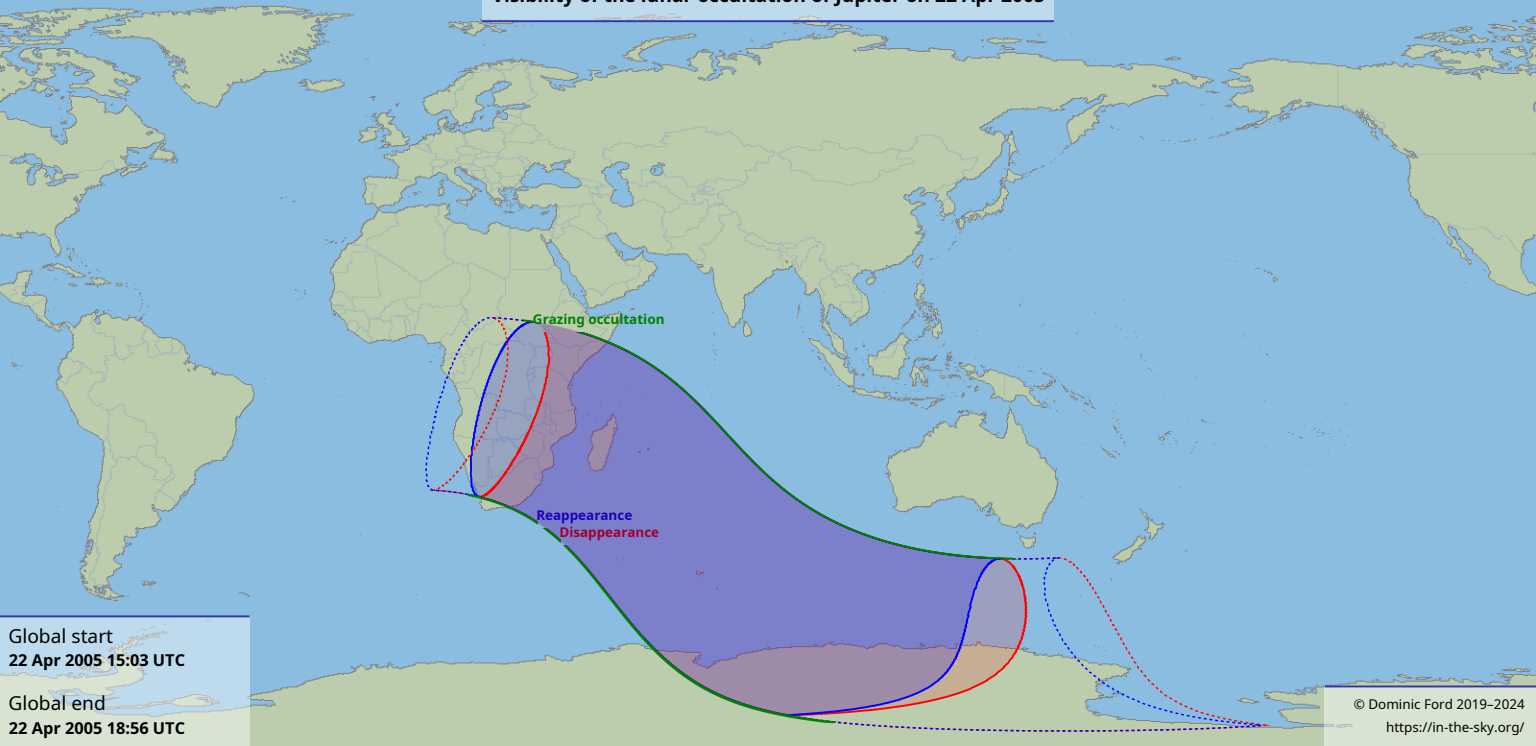

Visibility of the lunar occultation of Jupiter on 22 Apr 2005

Grazing occultation

Reappearance
Disappearance

Global start
22 Apr 2005 15:03 UTC

Global end
22 Apr 2005 18:56 UTC