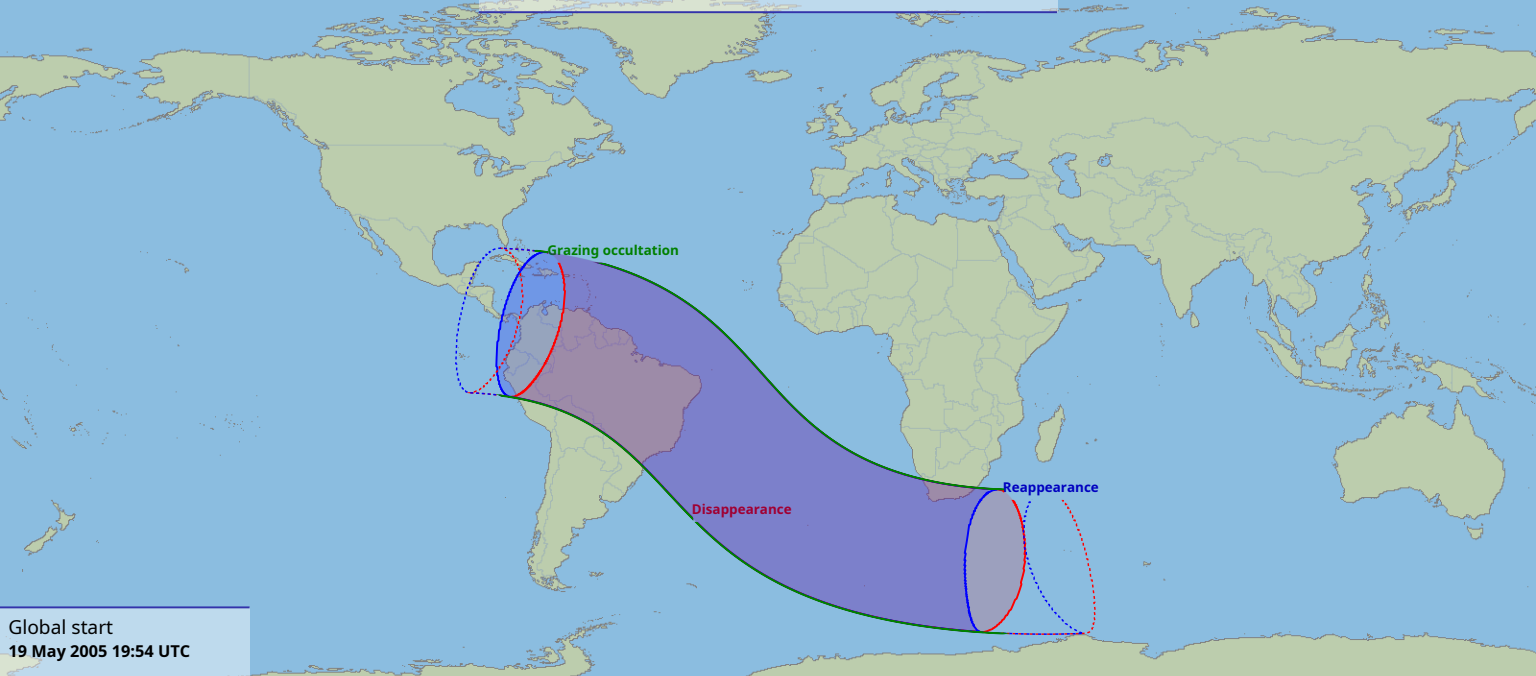

Visibility of the lunar occultation of Jupiter on 19 May 2005

Global start
19 May 2005 19:54 UTC

Global end
20 May 2005 00:10 UTC