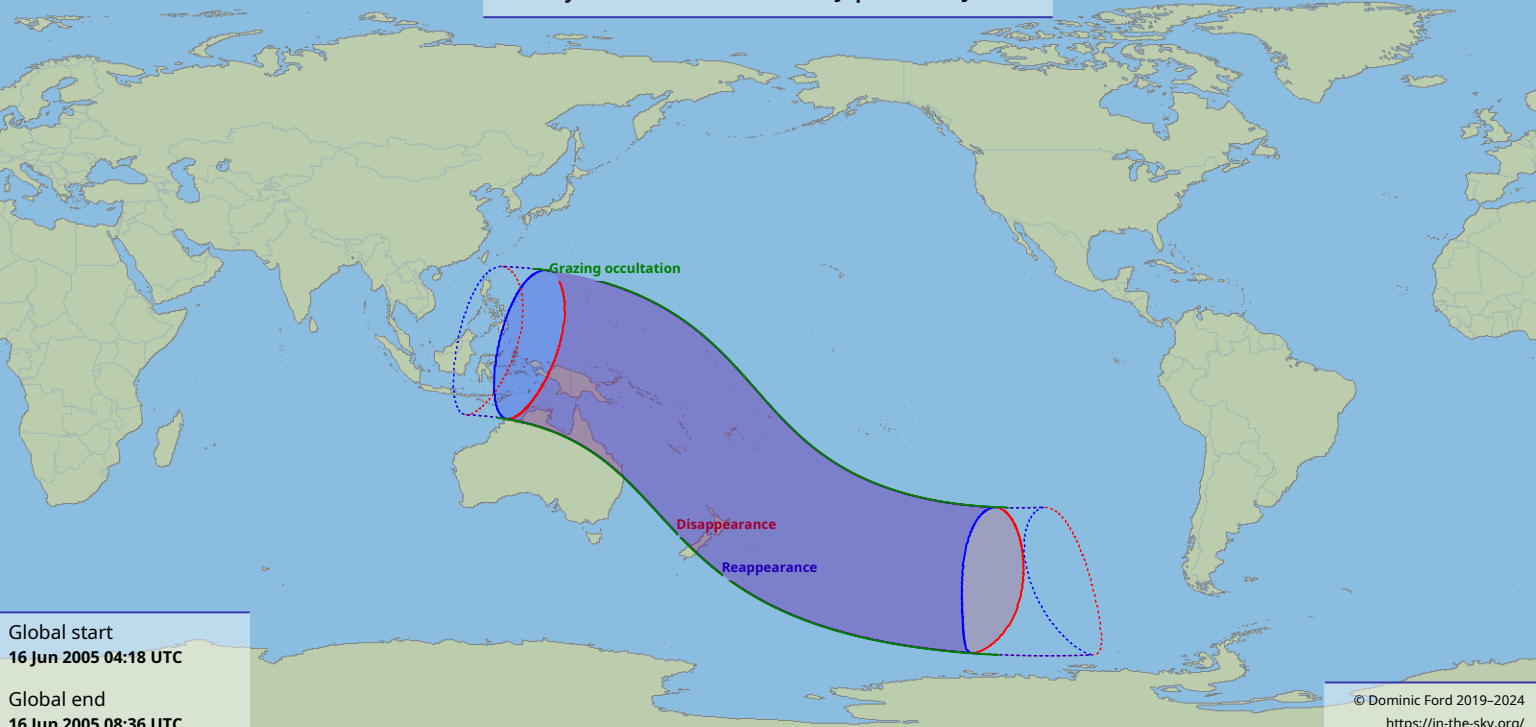

Visibility of the lunar occultation of Jupiter on 16 Jun 2005

Global start
16 Jun 2005 04:18 UTC

Global end
16 Jun 2005 08:36 UTC