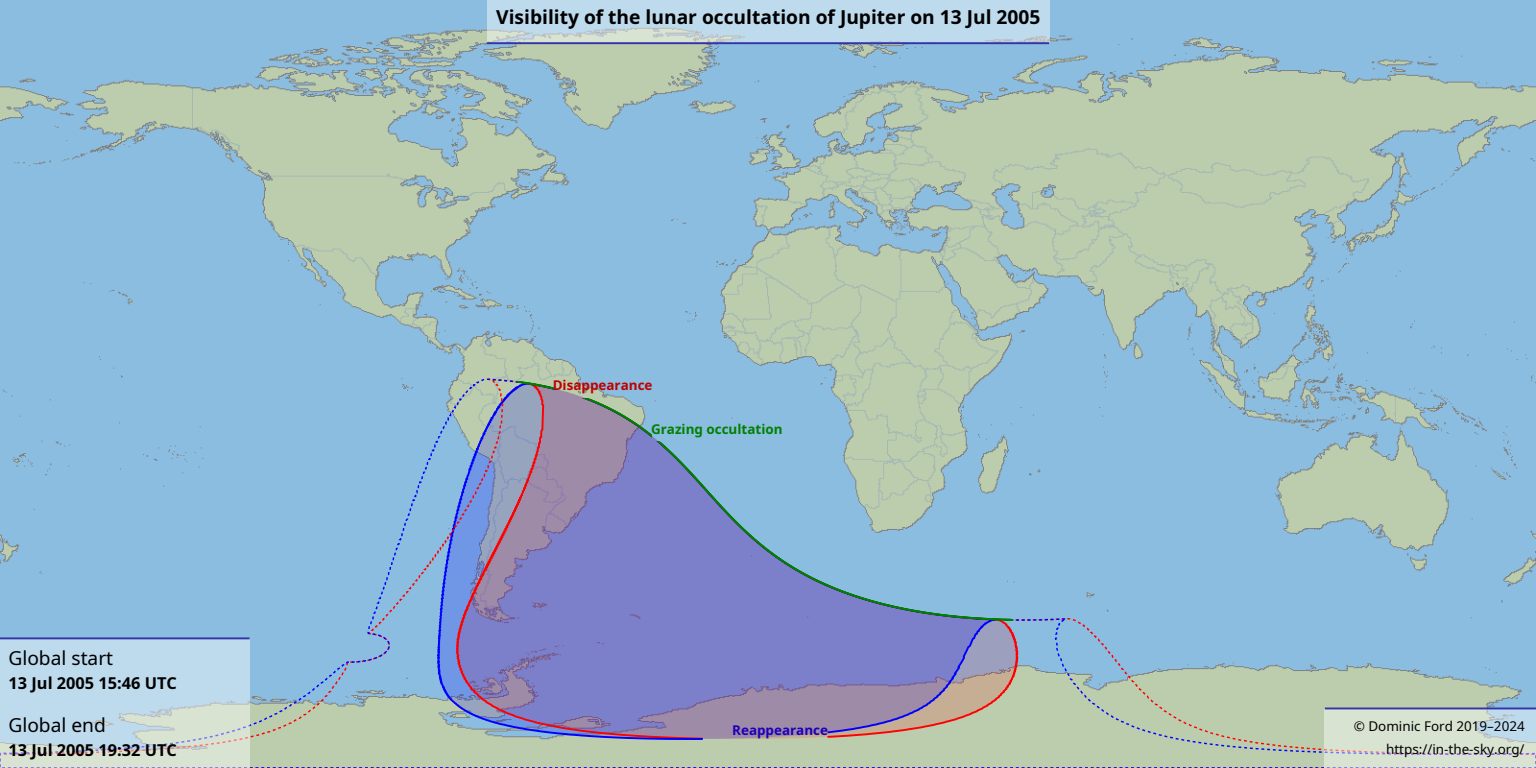

# Visibility of the lunar occultation of Jupiter on 13 Jul 2005

Global start  
13 Jul 2005 15:46 UTC

Global end  
13 Jul 2005 19:32 UTC