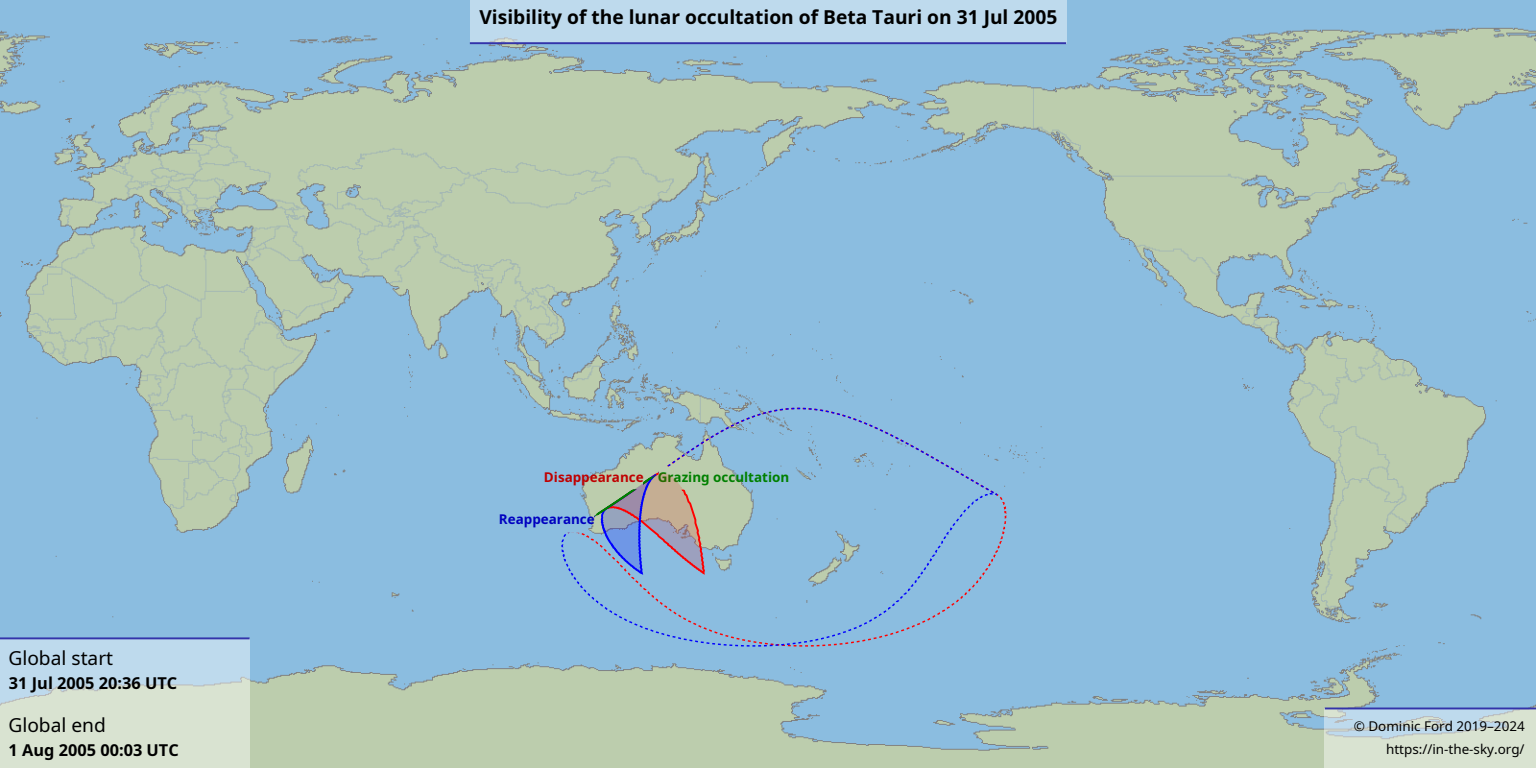

Visibility of the lunar occultation of Beta Tauri on 31 Jul 2005

Disappearance Grazing occultation
Reappearance

Global start
31 Jul 2005 20:36 UTC

Global end
1 Aug 2005 00:03 UTC