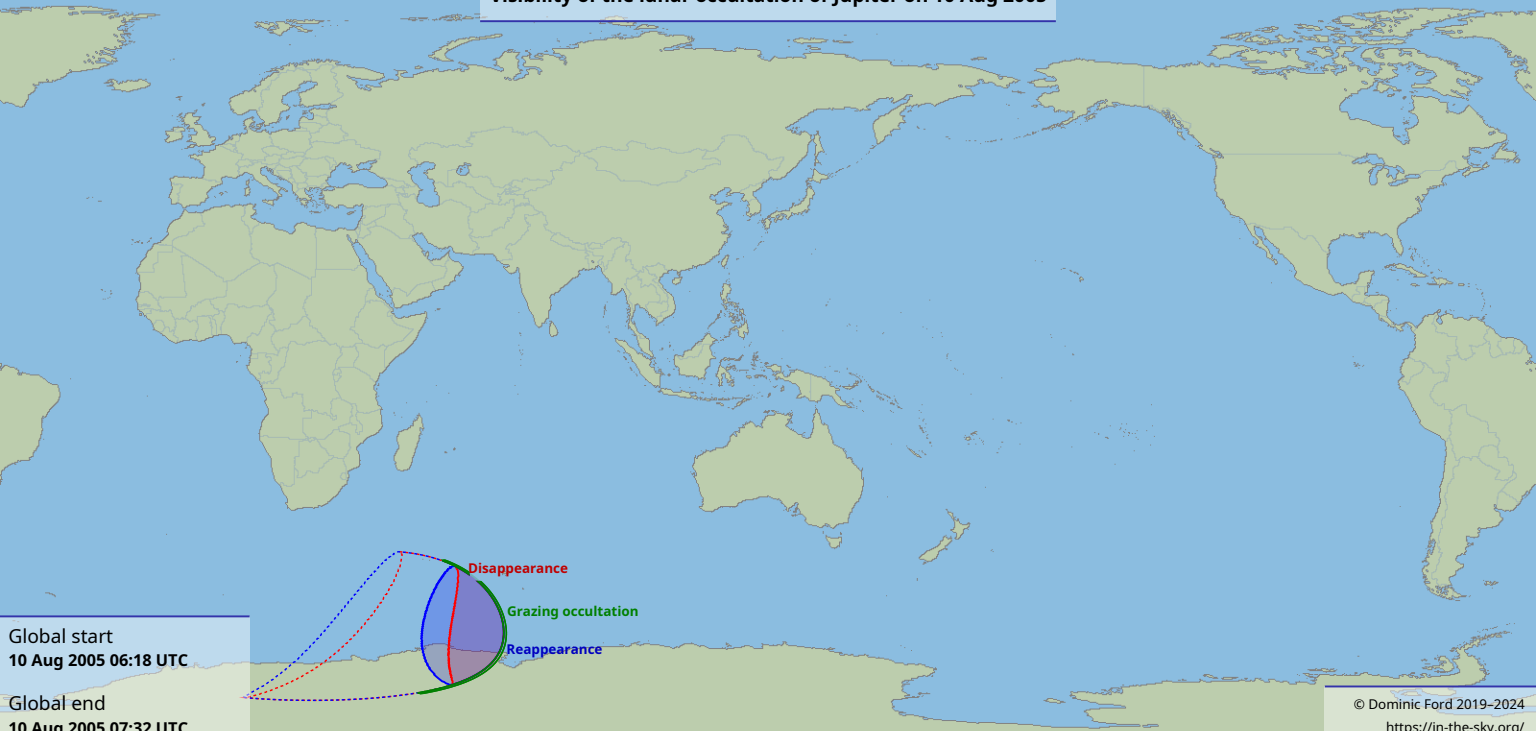

Visibility of the lunar occultation of Jupiter on 10 Aug 2005

Global start
10 Aug 2005 06:18 UTC

Global end
10 Aug 2005 07:32 UTC