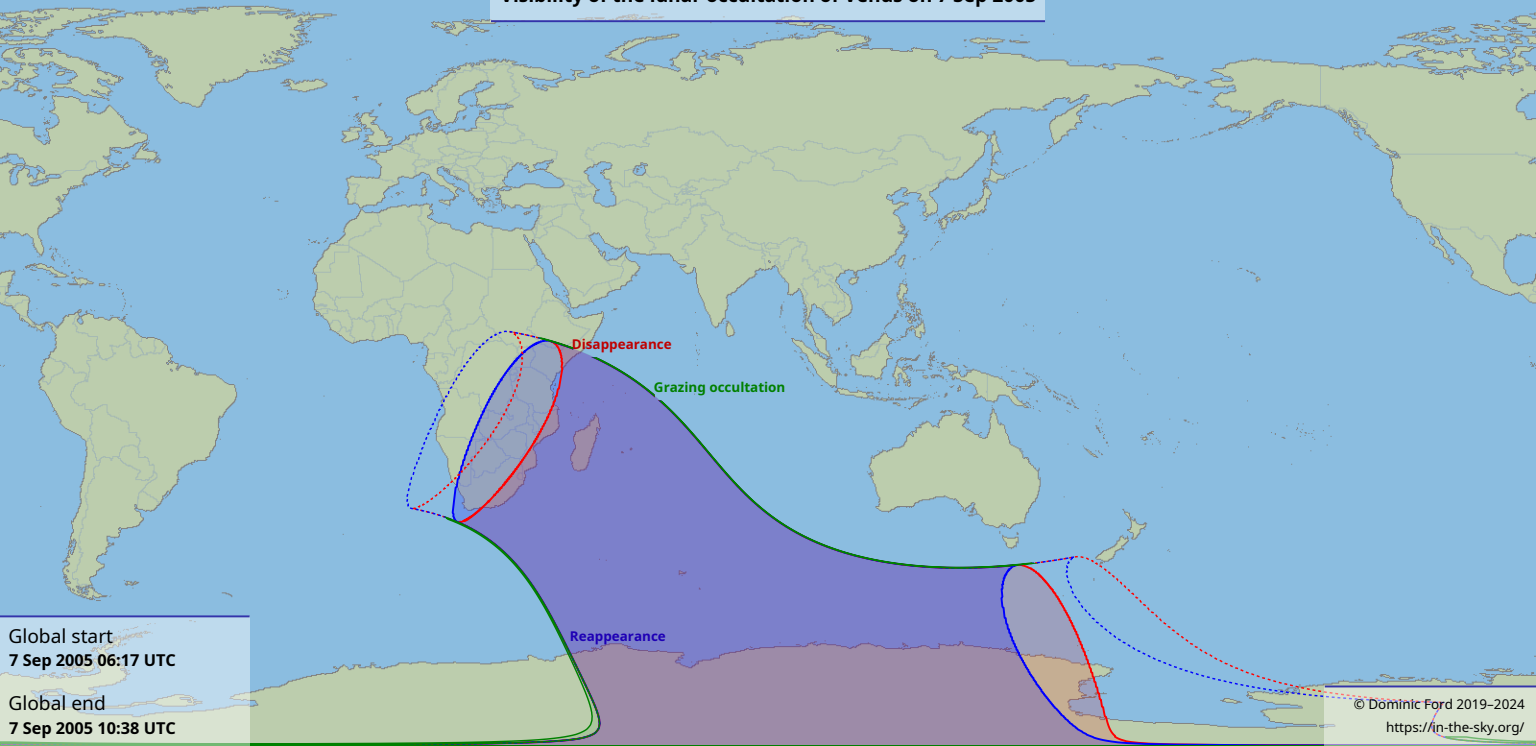

# Visibility of the lunar occultation of Venus on 7 Sep 2005

Global start  
7 Sep 2005 06:17 UTC

Global end  
7 Sep 2005 10:38 UTC