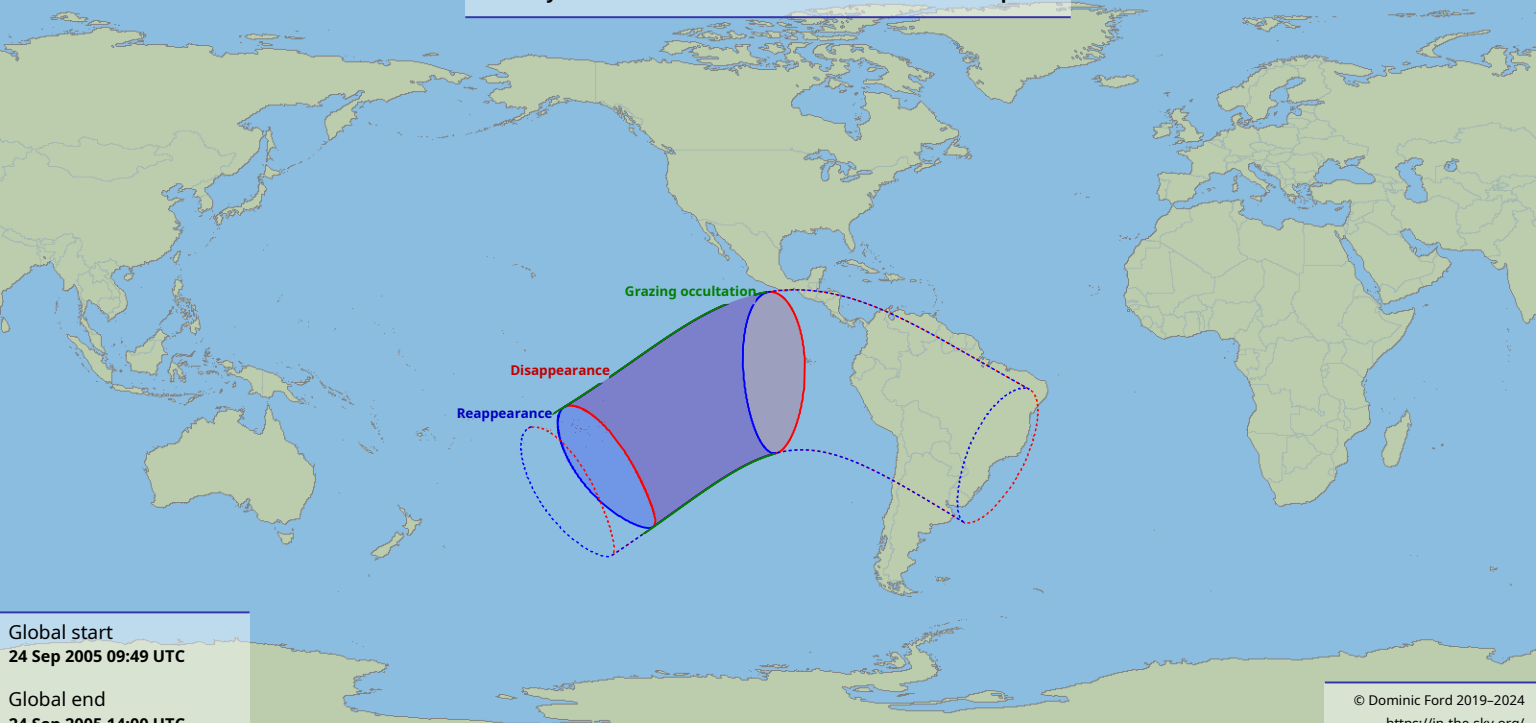

Visibility of the lunar occultation of Beta Tauri on 24 Sep 2005

Global start
24 Sep 2005 09:49 UTC

Global end
24 Sep 2005 14:00 UTC