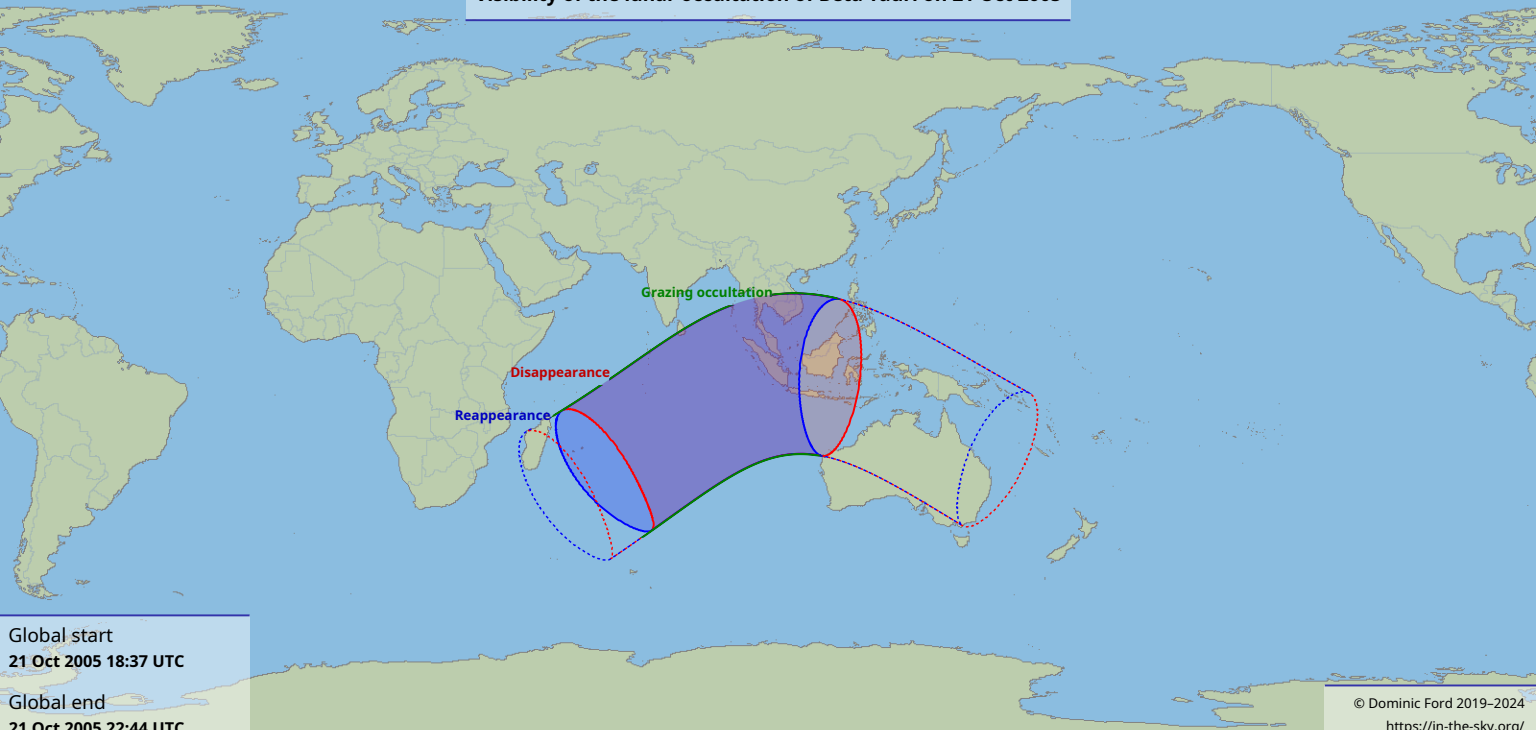

# Visibility of the lunar occultation of Beta Tauri on 21 Oct 2005

Global start  
21 Oct 2005 18:37 UTC

Global end  
21 Oct 2005 22:44 UTC