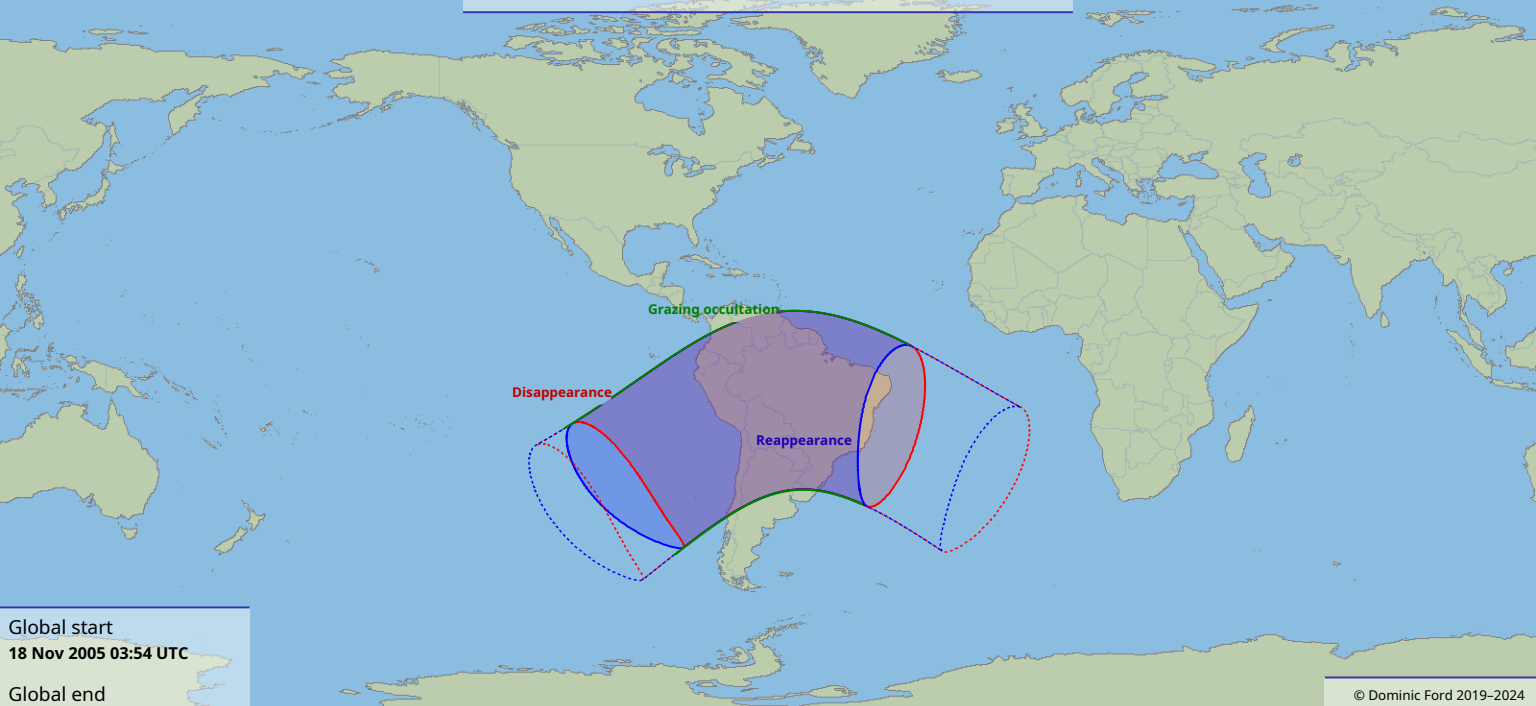

Visibility of the lunar occultation of Beta Tauri on 18 Nov 2005

Global start
18 Nov 2005 03:54 UTC

Global end
18 Nov 2005 07:49 UTC