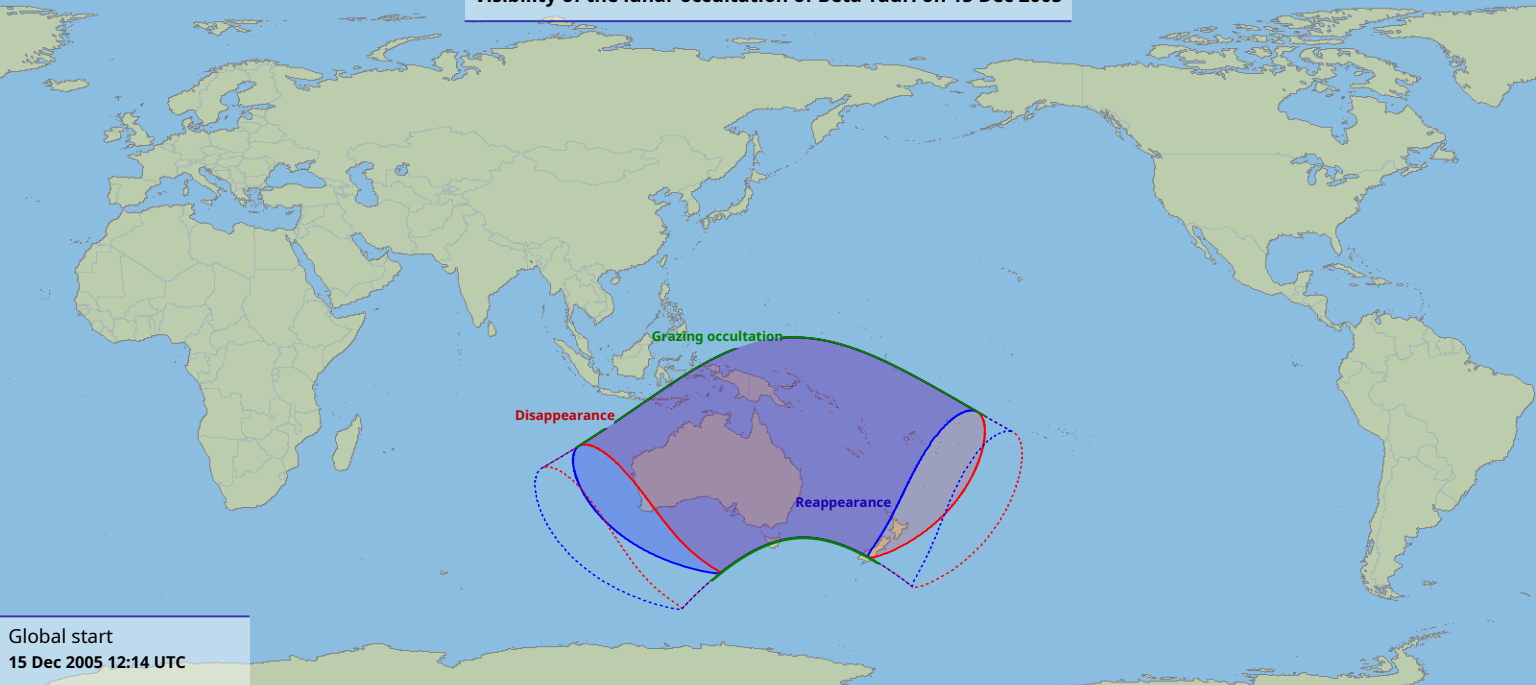

Visibility of the lunar occultation of Beta Tauri on 15 Dec 2005

Global start
15 Dec 2005 12:14 UTC

Global end
15 Dec 2005 16:02 UTC