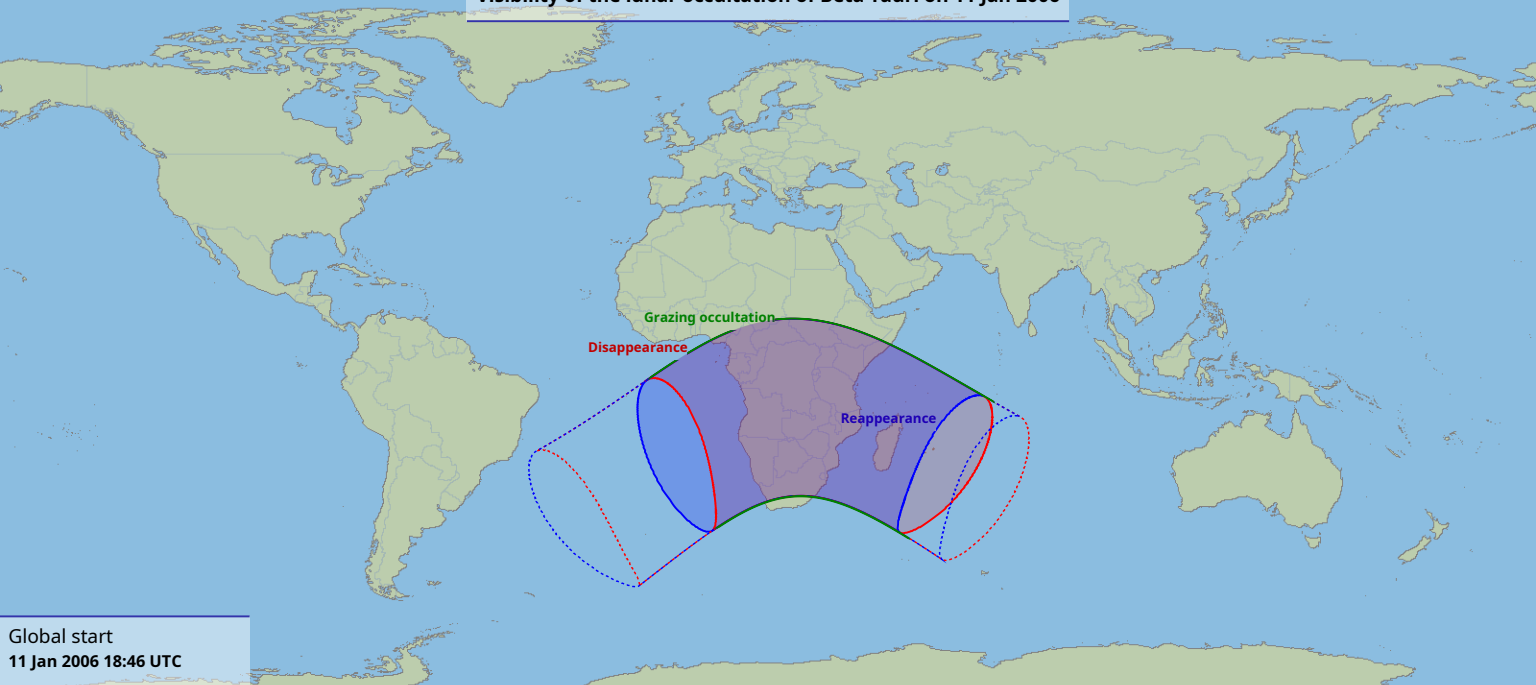

Visibility of the lunar occultation of Beta Tauri on 11 Jan 2006

Global start
11 Jan 2006 18:46 UTC

Global end
11 Jan 2006 22:45 UTC