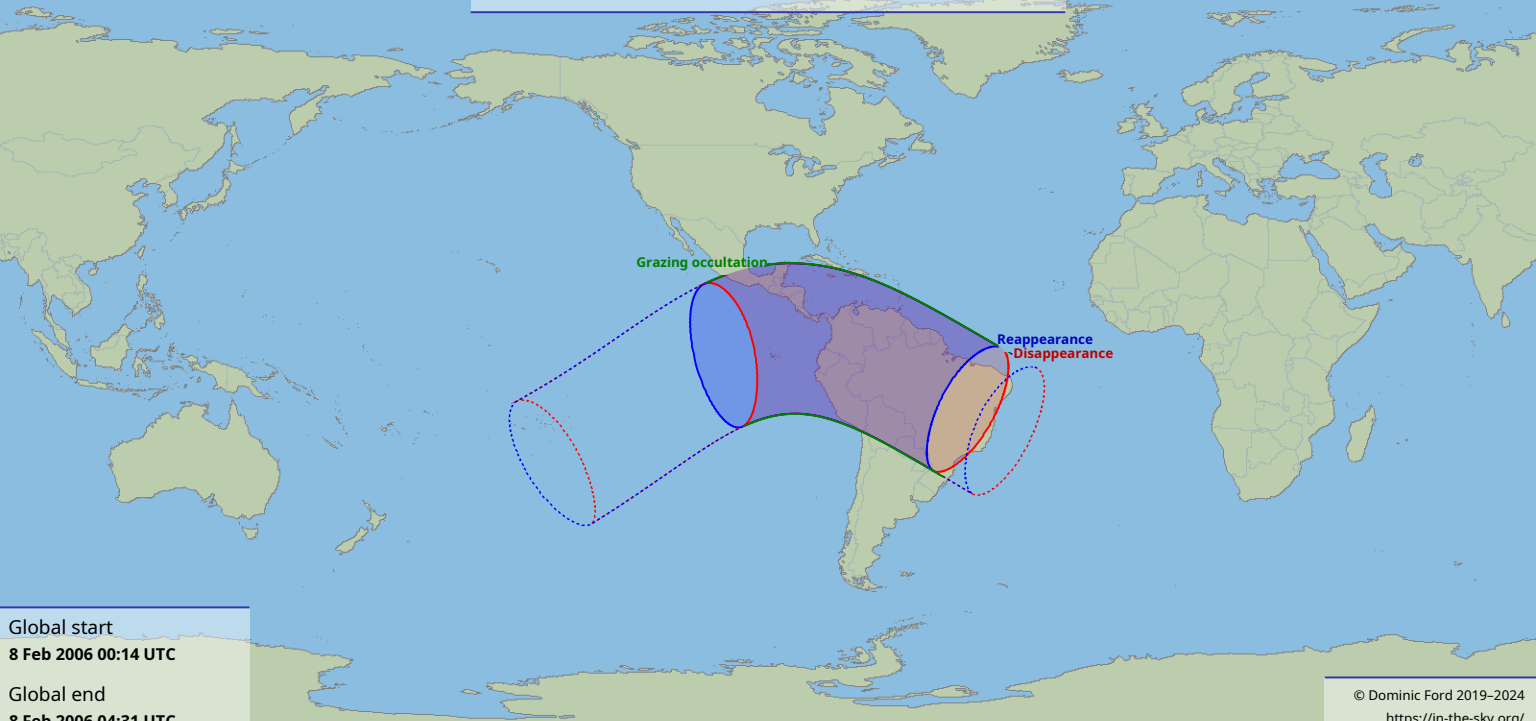

# Visibility of the lunar occultation of Beta Tauri on 8 Feb 2006

Global start  
8 Feb 2006 00:14 UTC

Global end  
8 Feb 2006 04:31 UTC