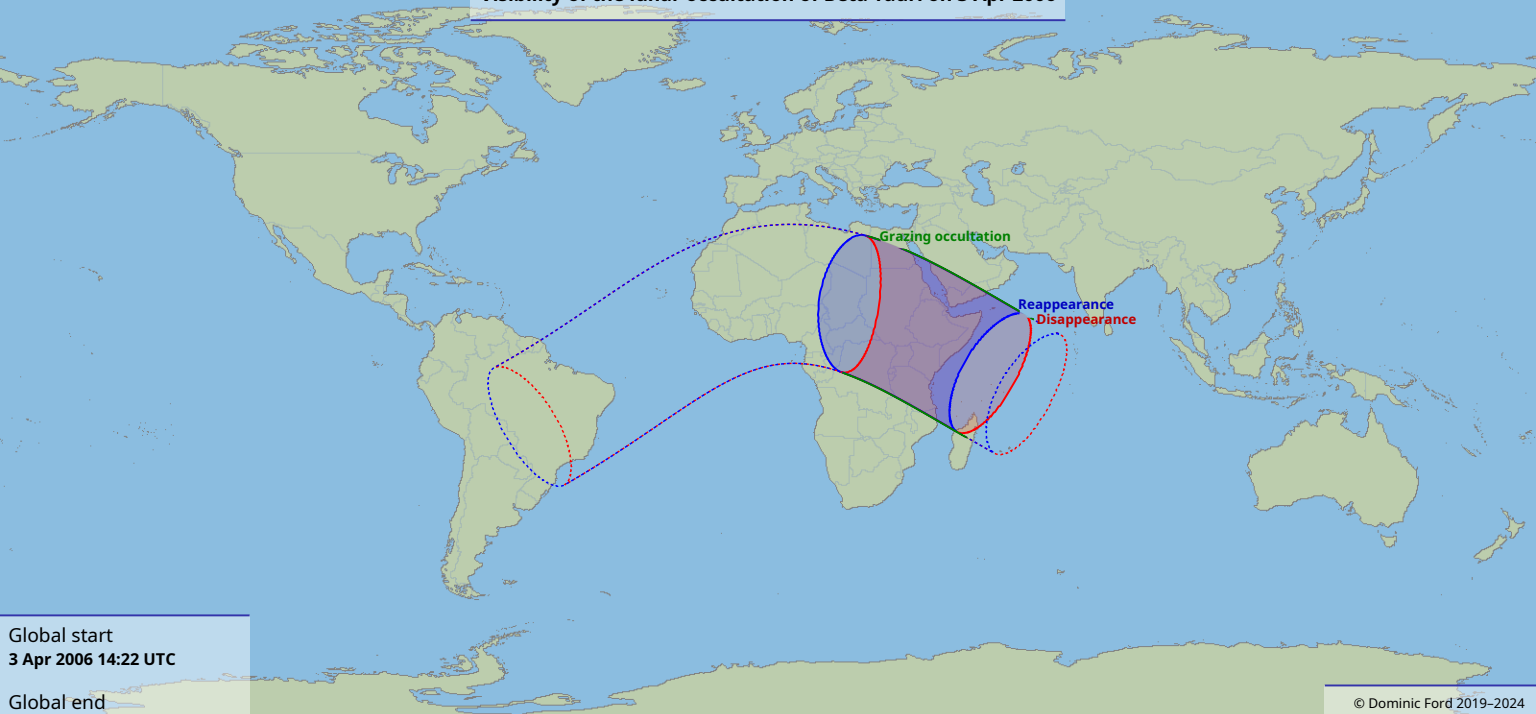

Visibility of the lunar occultation of Beta Tauri on 3 Apr 2006

Global start
3 Apr 2006 14:22 UTC

Global end
3 Apr 2006 18:45 UTC