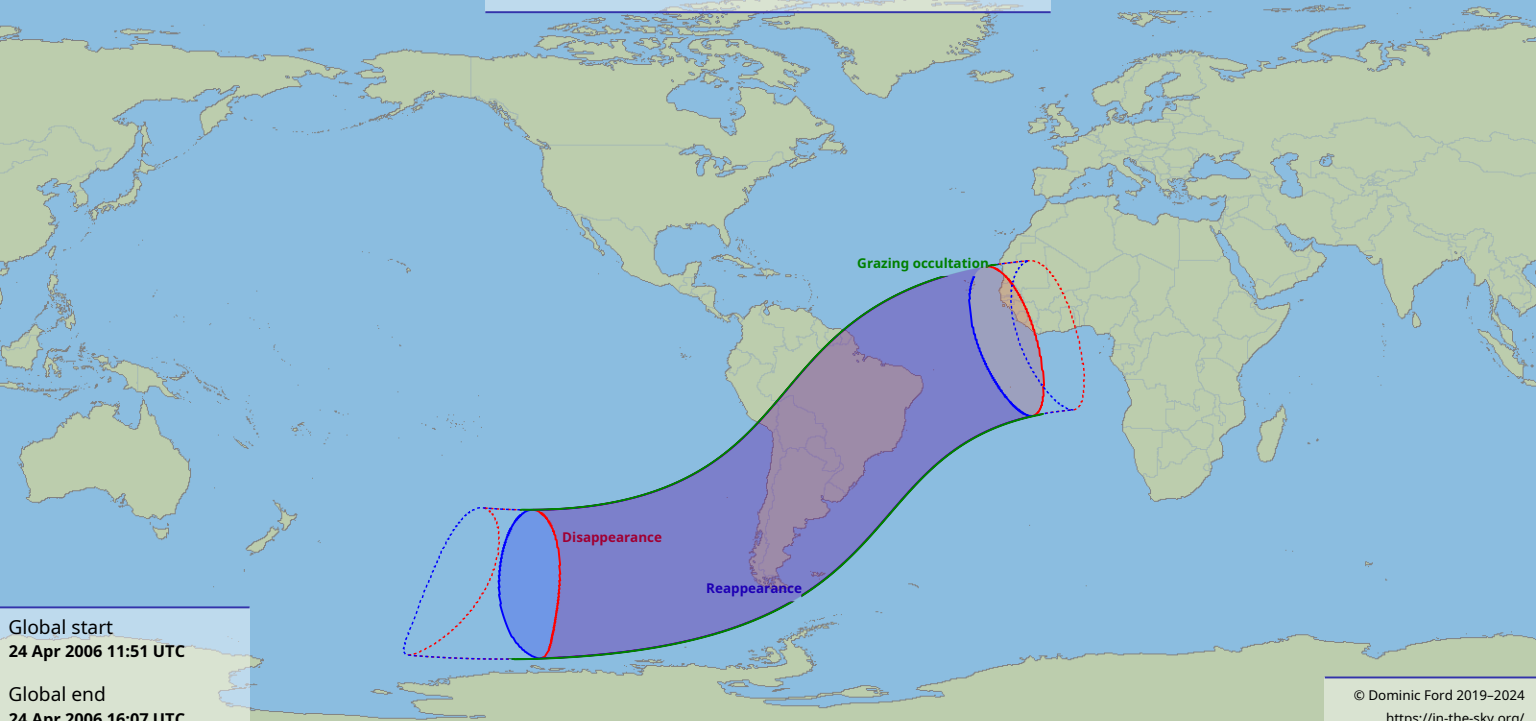

Visibility of the lunar occultation of Venus on 24 Apr 2006

Global start
24 Apr 2006 11:51 UTC

Global end
24 Apr 2006 16:07 UTC