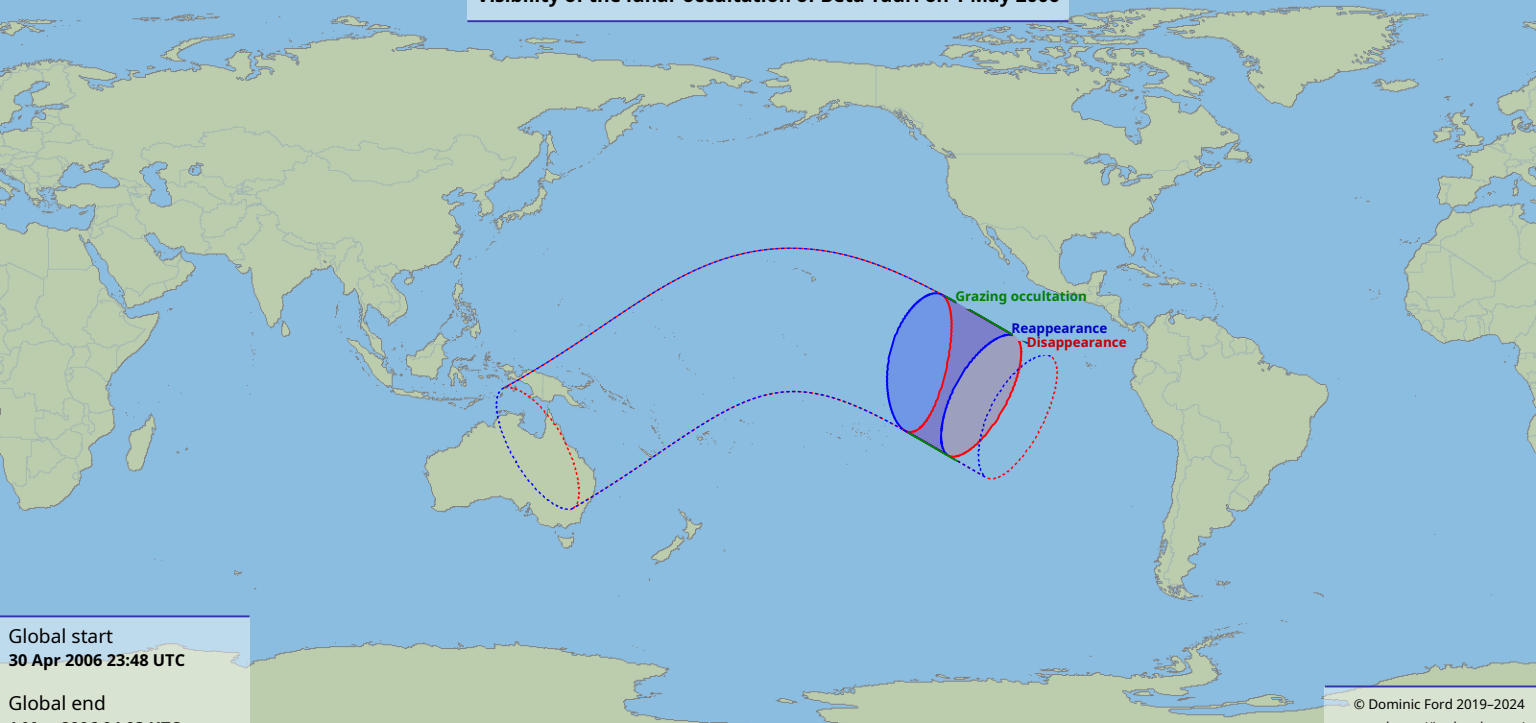

Visibility of the lunar occultation of Beta Tauri on 1 May 2006

Global start
30 Apr 2006 23:48 UTC

Global end
1 May 2006 04:03 UTC

Grazing occultation

Reappearance

Disappearance