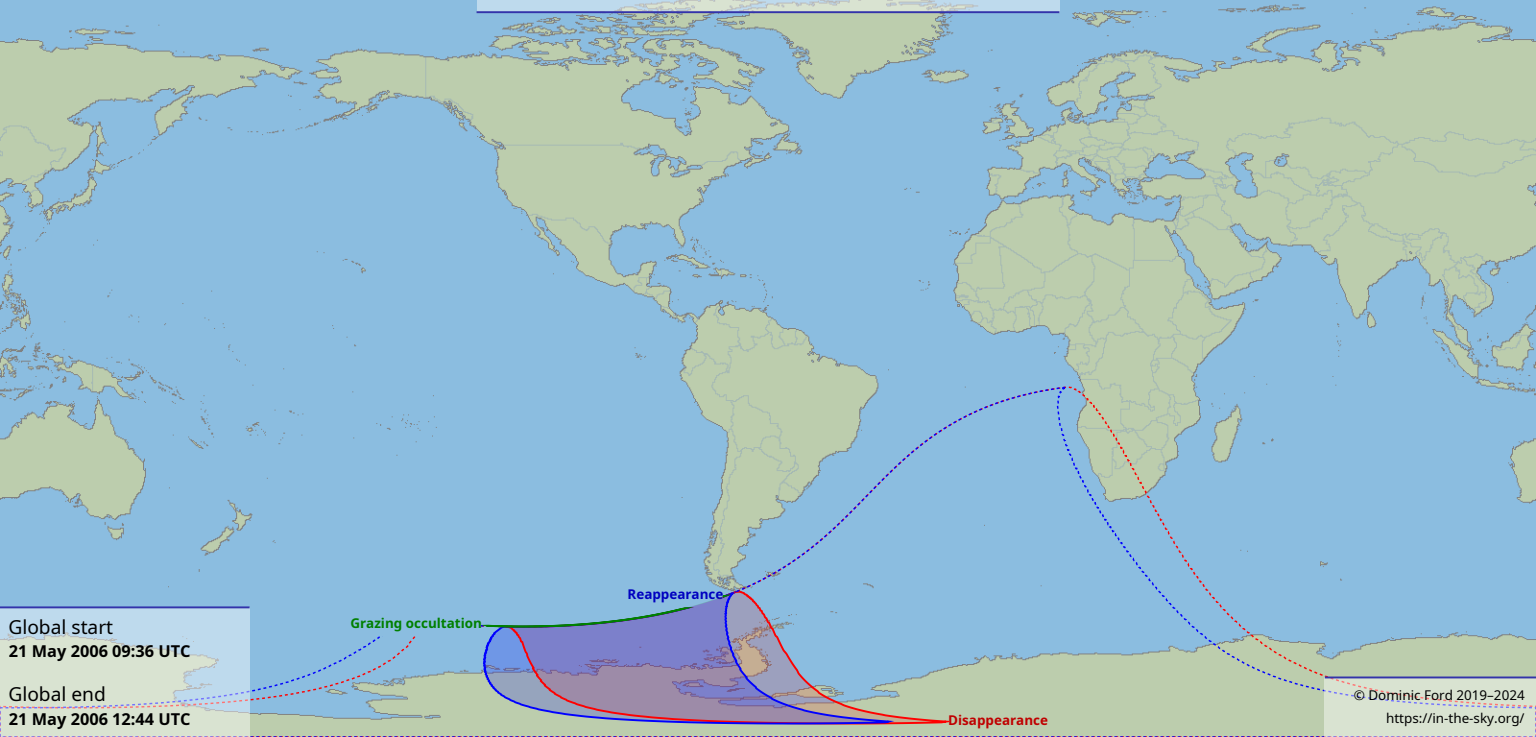

# Visibility of the lunar occultation of Uranus on 21 May 2006

Global start  
21 May 2006 09:36 UTC

Global end  
21 May 2006 12:44 UTC

Grazing occultation

Reappearance

Disappearance