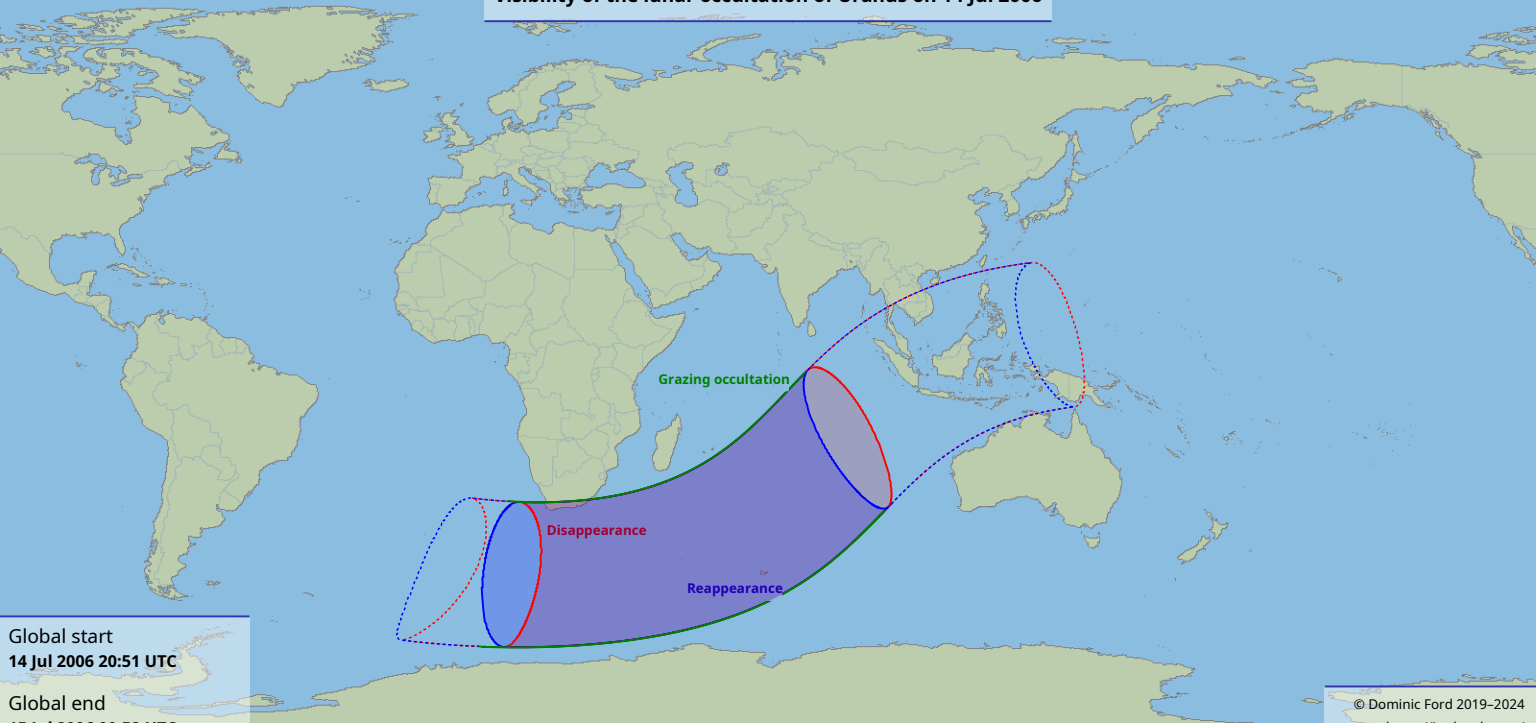

# Visibility of the lunar occultation of Uranus on 14 Jul 2006

Global start  
14 Jul 2006 20:51 UTC

Global end  
15 Jul 2006 00:52 UTC