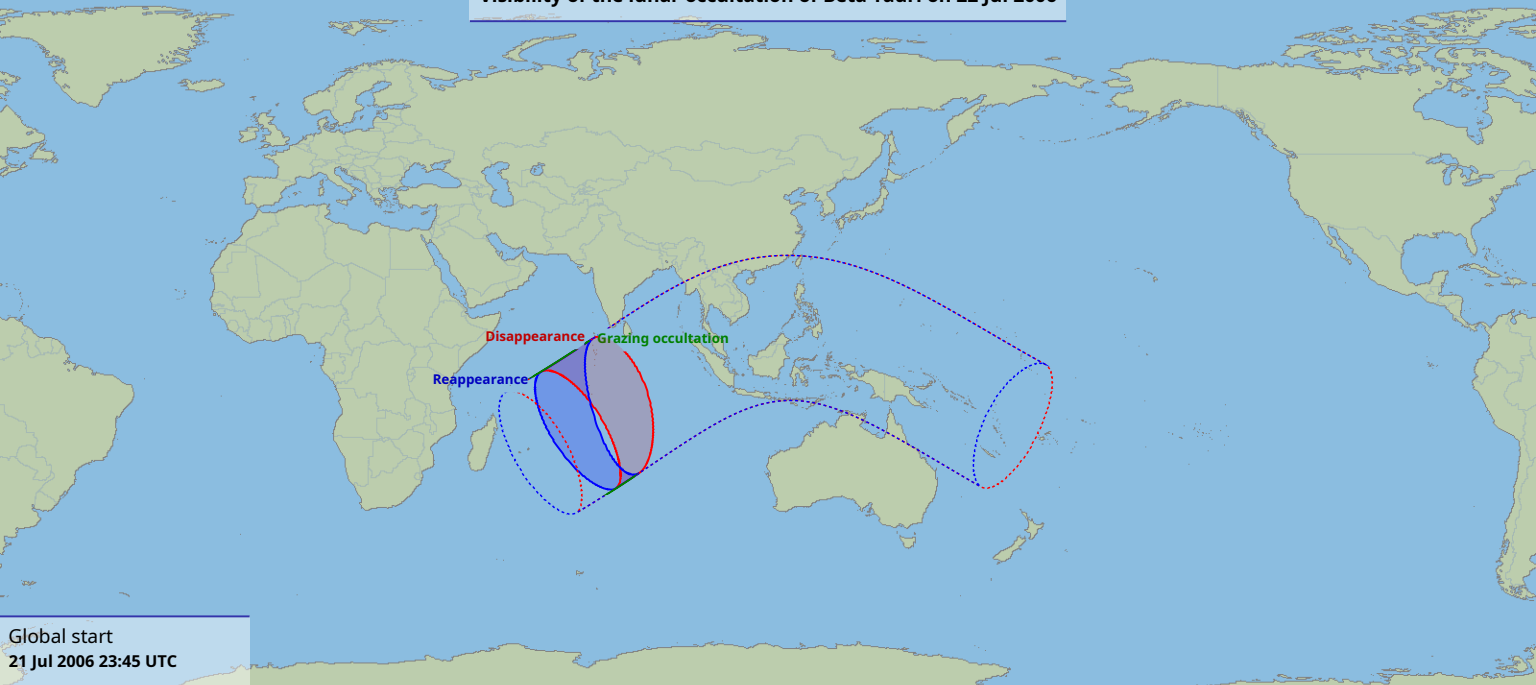

Visibility of the lunar occultation of Beta Tauri on 22 Jul 2006

Global start
21 Jul 2006 23:45 UTC

Global end
22 Jul 2006 04:00 UTC