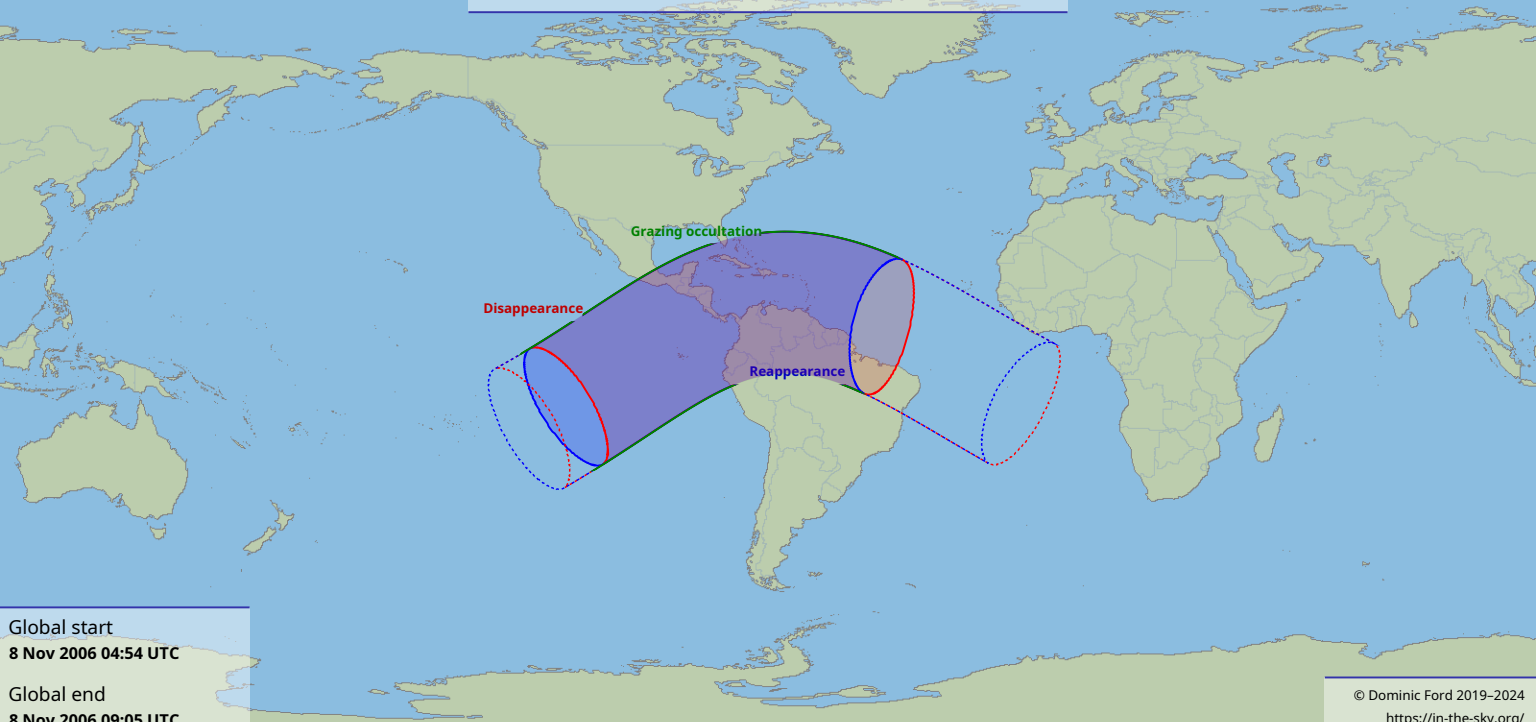

Visibility of the lunar occultation of Beta Tauri on 8 Nov 2006

Global start
8 Nov 2006 04:54 UTC

Global end
8 Nov 2006 09:05 UTC