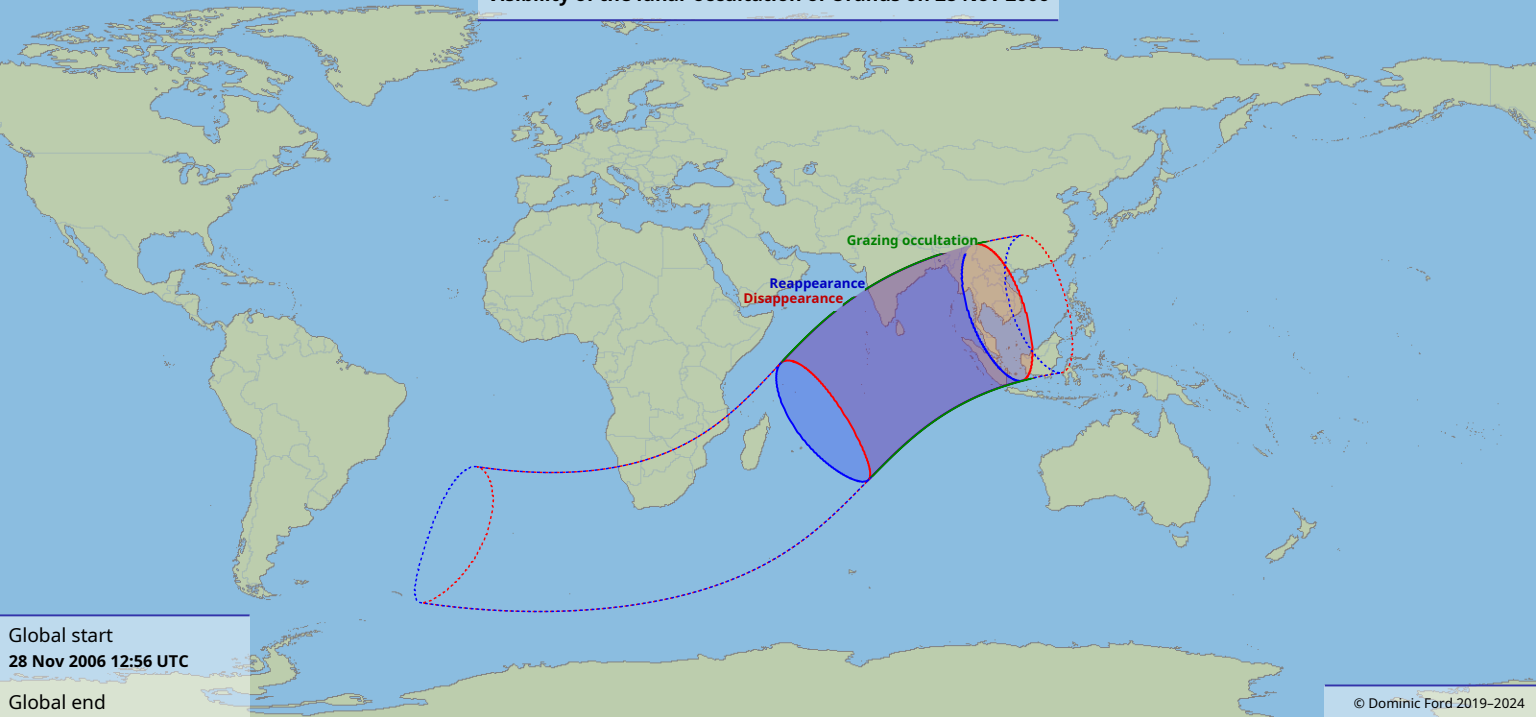

Visibility of the lunar occultation of Uranus on 28 Nov 2006

Global start
28 Nov 2006 12:56 UTC

Global end
28 Nov 2006 17:07 UTC