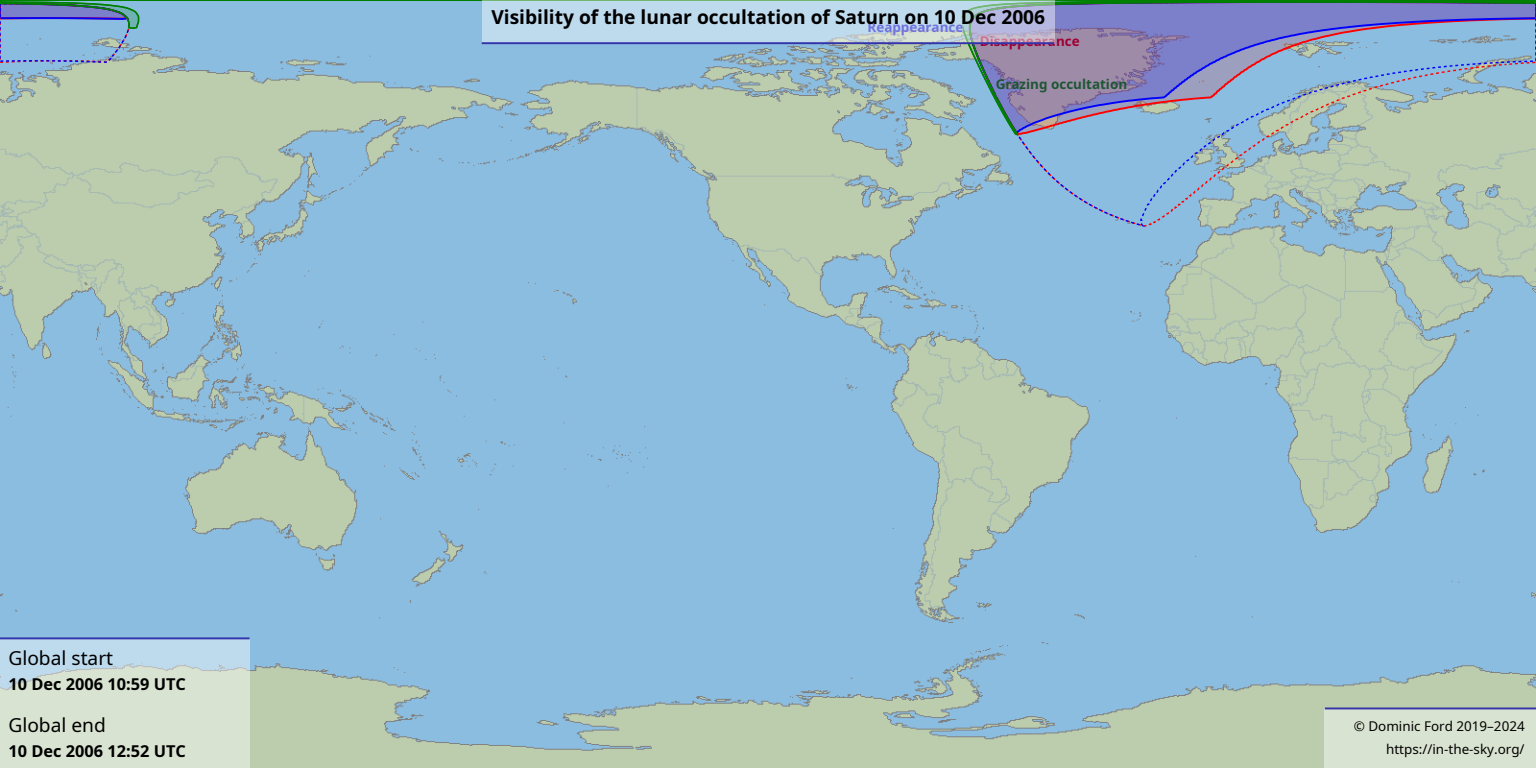

# Visibility of the lunar occultation of Saturn on 10 Dec 2006

Global start  
10 Dec 2006 10:59 UTC

Global end  
10 Dec 2006 12:52 UTC