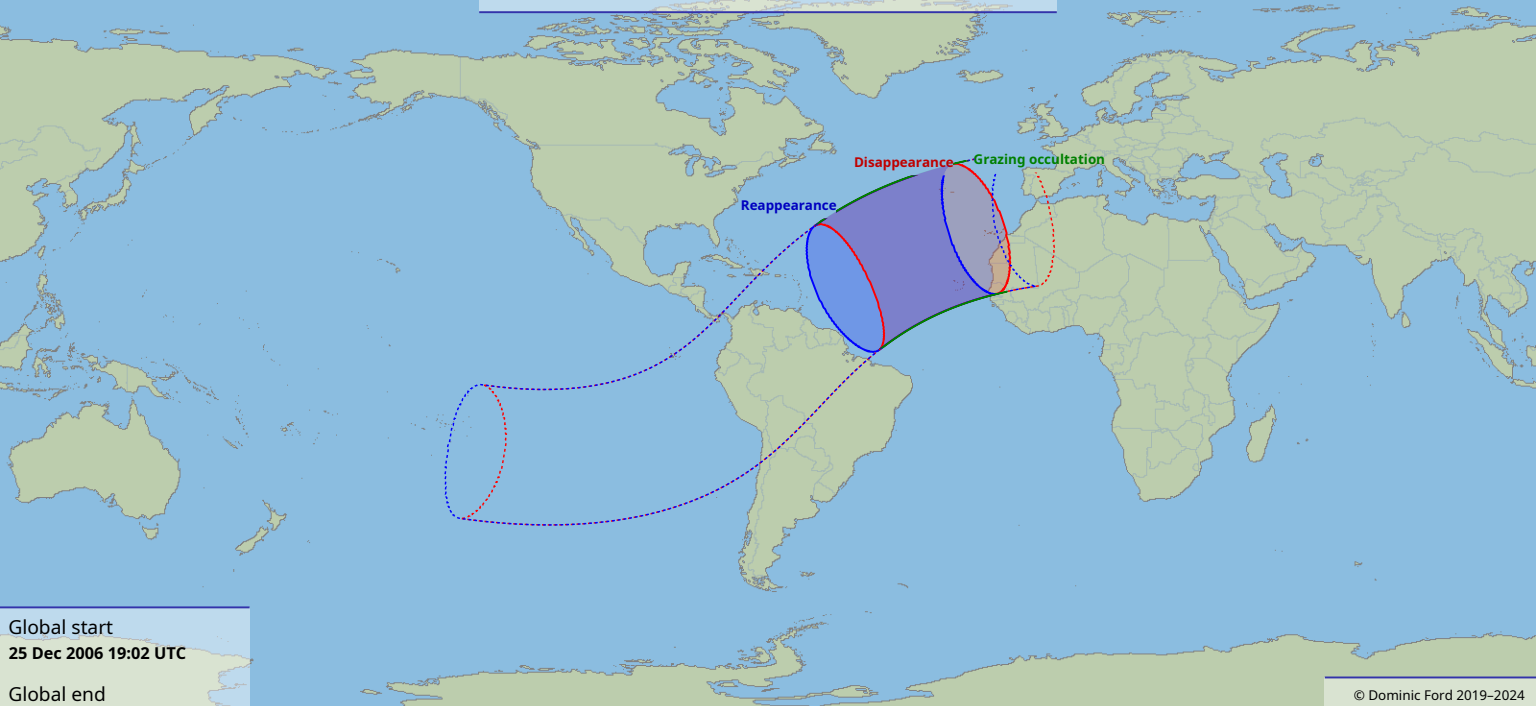

Visibility of the lunar occultation of Uranus on 25 Dec 2006

Global start
25 Dec 2006 19:02 UTC

Global end
25 Dec 2006 23:18 UTC