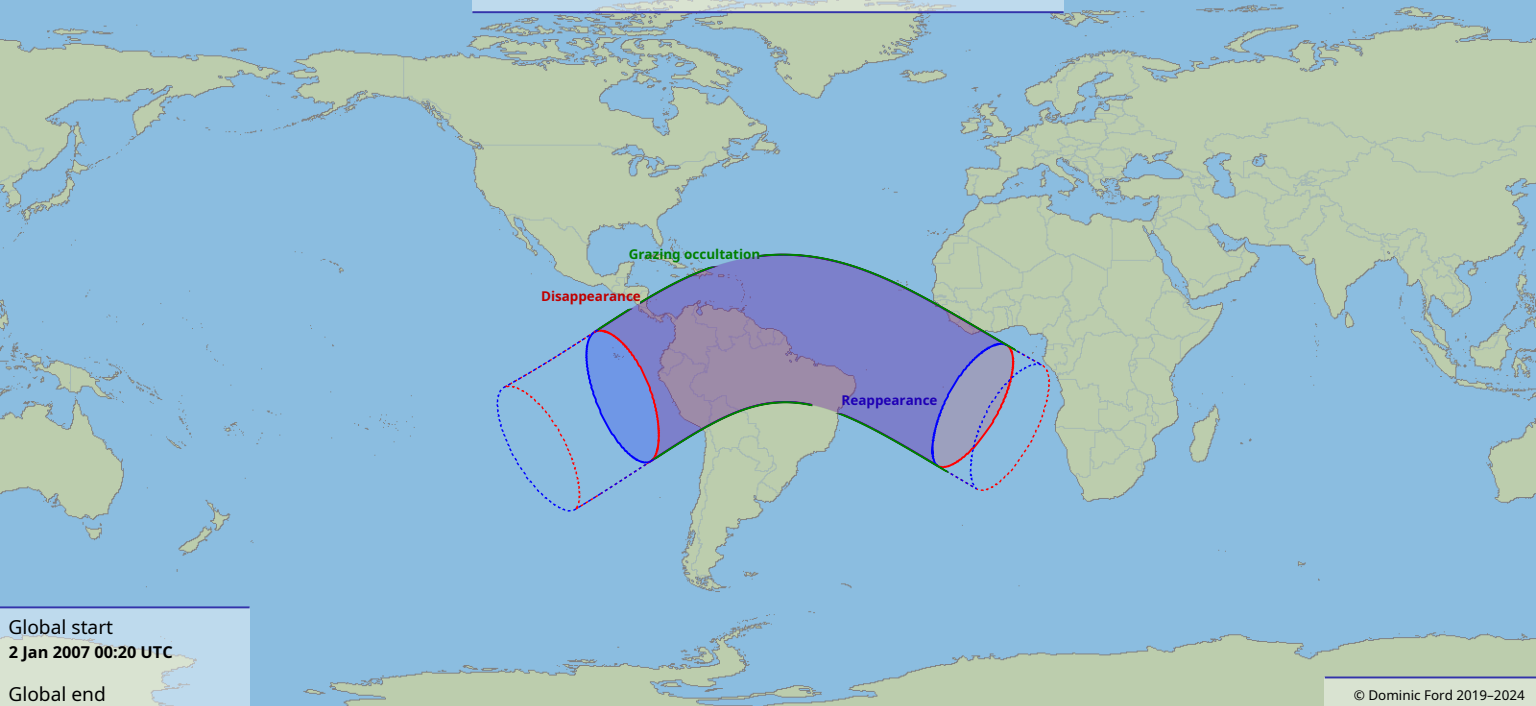

Visibility of the lunar occultation of Beta Tauri on 2 Jan 2007

Global start
2 Jan 2007 00:20 UTC

Global end
2 Jan 2007 04:27 UTC